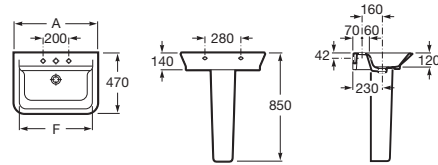

TECHNICAL DRAWINGS

A	F
650	570
600	520
550	470

FEATURES