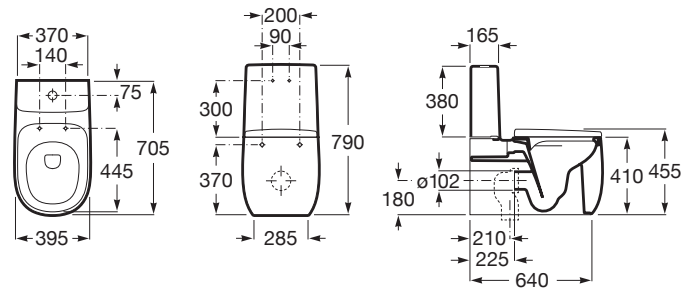

BEYOND

Back to wall vitreous china close-coupled Rimless WC with dual outlet

DIMENSIONS

Length 395 mm.

Width 705 mm.

Height 790 mm.

COLOURS AND FINISHES

00 White

TECHNICAL DRAWINGS

FEATURES

Back to wall

Elbow included

Fixing kit: Included

Flushing system: Washdown

Installation type: Floorstanding

Outlet type: Dual (vario)

Roca Rimless®

Shape: Soft

COMPATIBLE WITH

Dual flush 4,5/3L WC cistern
with bottom inlet

3410B1..0

Soft-closing SUPRALIT®
seat and cover for toilet

801B82..B

Beyond