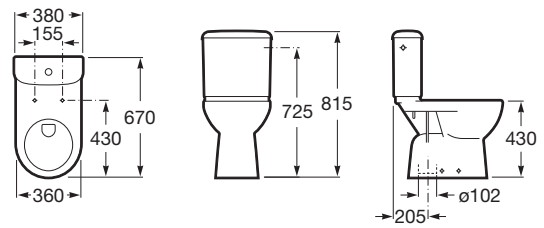

ACCESS

Vitreous china close-coupled WC with vertical outlet

DIMENSIONS

Length	380 mm
Width	670 mm
Height	815 mm

COLOURS AND FINISHES

TECHNICAL DRAWINGS

FEATURES

Fixing kit: Included

Flushing system: Washdown

Installation type: Floorstanding

Long description: ACCESS WC BOWL LOW CISTERN SV BOX INCL.FIX.

Outlet type: Vertical

Publication Status

Shape: Round

## COMPATIBLE WITH

Dual flush 6/3L WC cistern  
with side inlet

341230..0

Dual flush 6/3L WC cistern  
with bottom inlet

341231..0

Seat for toilet with front  
opening

80123D..4

Soft-closing seat and cover  
for toilet