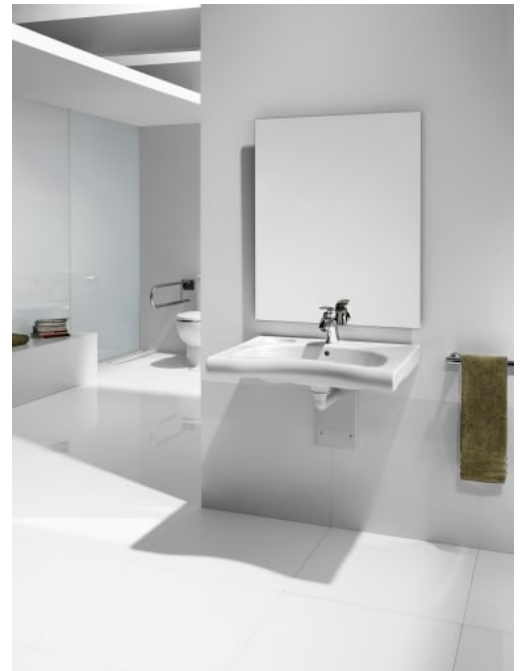

MERIDIAN

Compact back to wall vitreous china close-coupled WC with dual outlet

DIMENSIONS

Length 370 mm.

Width 600 mm.

Height 790 mm.

COLOURS AND FINISHES

00 White

TECHNICAL DRAWINGS

FEATURES

Back to wall

Fixing kit: Included

Flushing system: Washdown

Installation type: Floorstanding

Outlet type: Dual (vario)

Shape: Round

Compact toilet

COMPATIBLE WITH

Dual flush 4,5/3L WC cistern
for compact toilet

341242..0

Soft-closing SUPRALIT®
seat and cover for toilet

8012AC..B

SUPRALIT® seat and cover
for toilet

8012AB..B

Compact seat and cover for
toilet

8012AB..4

Meridian

One single concept for a thousand solutions. One single concept to fulfil any need. The most versatile and global range.

INSTALLATION AND USER MANUALS

[Installation Handbook](#)