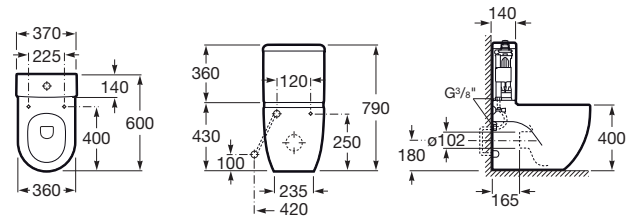

MERIDIAN

Compact back to wall vitreous china close-coupled WC with dual outlet

DIMENSIONS

Length 370 mm.

Width 600 mm.

Height 790 mm.

COLOURS AND FINISHES

00 White

TECHNICAL DRAWINGS

FEATURES

Back to wall

Fixing kit: Included

Flushing system: Washdown

Installation type: Floorstanding

Outlet type: Dual (vario)

Shape: Round