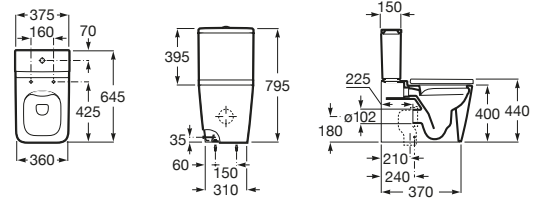

INSPIRA

SQUARE - Back to wall vitreous china close-coupled Rimless WC with dual outlet

DIMENSIONS

Length	375 mm
Width	645 mm
Height	794 mm

COLOURS AND FINISHES

00 White

TECHNICAL DRAWINGS

FEATURES

- Back to wall
- Elbow included
- Fixing kit: Included
- Flushing system: Washdown
- Installation type: Floorstanding
- Outlet type: Dual (vario)
- Publication Status
- Rim type: Closed
- Roca Rimless®
- Shape: Square
- Weight (Kg): 37

COMPATIBLE WITH

Dual flush 4,5/3L WC cistern
with bottom inlet

341520..0

SQUARE - Soft-closing
SUPRALIT® seat and cover
for toilet

801532..B

Inspira

Three shapes, multiple combinations, ample possibilities. This vitreous china and furniture collection, with 3 design lines - Round (round), Soft (with soft angles) and Square (square)-, which can be perfectly combined, will bring life to bathroom spaces in any style.