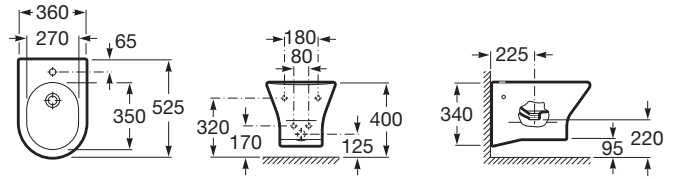

NEXO

Vitreous china wall-hung bidet

DIMENSIONS

Length	360 mm
Width	525 mm
Height	400 mm

COLOURS AND FINISHES

00 White

TECHNICAL DRAWINGS

FEATURES

Cover: Cover not included

Incompatible with cover

Installation type: Wall-hung

Long Description: NEXO WALL-HUNG BIDET, W/FIXINGS

Publication Status

Shape: Round

Taphole configuration: 1 taphole