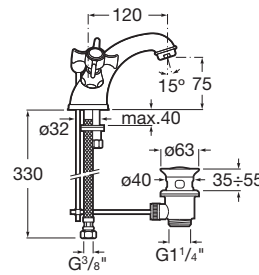

FLORENTINA

Basin mixer with pop-up waste

TECHNICAL DRAWINGS

FEATURES

- Aerator type: Integrated aerator
- Application place: Basin
- Faucet type: Twin-lever
- Finish: Chrome
- Flexible supply hoses included
- Installation type: Deck-mounted
- Pop-up waste
- Twin lever control: 1/2 Turn