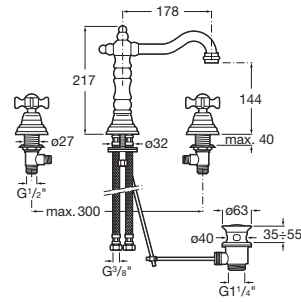

FLORENTINA

Deck-mounted basin mixer with high central spout and pop-up waste.

TECHNICAL DRAWINGS

FEATURES

- Aerator type: Integrated aerator
- Application place: Basin
- Faucet type: Twin-lever
- Finish: Chrome
- Flexible supply hoses included
- Installation type: Deck-mounted
- Pop-up waste
- Spout position: Central
- Twin lever control: 1/2 Turn