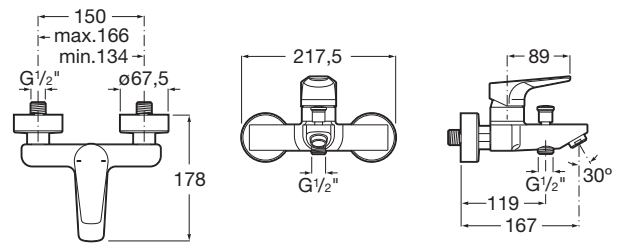

ATLAS

Wall-mounted bath-shower mixer with automatic diverter

TECHNICAL DRAWINGS

FEATURES

Application place: Bathtub, Shower

Diverter: Automatic

Faucet type: Single-lever

Finish: Chrome

Handle position: Top

Installation type: Wall-mounted

Type of cartridge: Ceramic

Evershine

Atlas

This faucet collection, which stands out for its elegance and versatility, includes flow limiters to 5 litres per minute as well as the Cold Start technology that guarantee greater water and energy savings. Also, with the aim of providing more comfort, the shower mixer can be equipped with a clip-on shelf, allowing you to have your showering essentials close to hand.