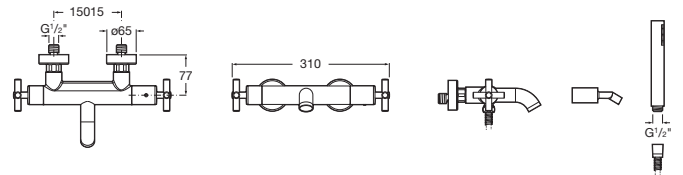

LOFT

Wall-mounted thermostatic bath-shower mixer with diverter-flow regulator, 1.70 m flexible shower hose, handshower and shower wall bracket

TECHNICAL DRAWINGS

FEATURES

Application place: Bathtub, Shower

Diverter-flow regulator

Faucet type: Thermostatic

Finish: Chrome

Installation type: Wall-mounted

Long description: LOFT THERMOST. WALL-MTD. BATH MIXER

NumberOfWaterInlets: 2

Publication Status

Evershine