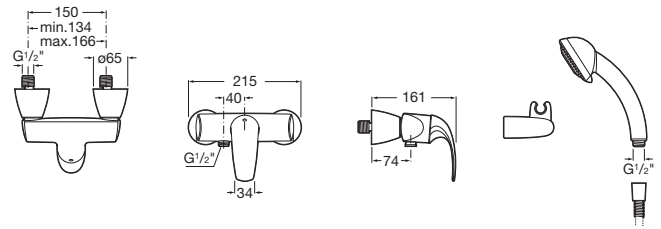

M2

Wall-mounted shower mixer with 1.50 m flexible shower hose, handshower and swivel wall bracket

TECHNICAL DRAWINGS

FEATURES

- Application place: Shower
- Faucet type: Single-lever
- Finish: Chrome
- Handle position: Top
- Installation type: Wall-mounted