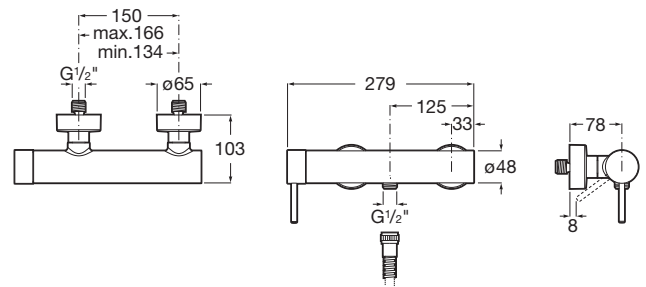

LANTA

Wall-mounted shower mixer

TECHNICAL DRAWINGS

FEATURES

- Application place: Shower
- Faucet type: Single-lever
- Finish: Chrome
- Handle position: Lateral
- Installation type: Wall-mounted
- Publication Status
- Sustainable product
- Type of cartridge: Ceramic

Evershine

Lanta

With a design based on connecting cylindrical elements, Lanta is a collection with pure and slim lines and a perfect balance between body, spout and lever that provides solidity to the faucets and results in a neutral geometry which can be combined perfectly with rectangular, cylindrical or organically shaped sanitary ware.