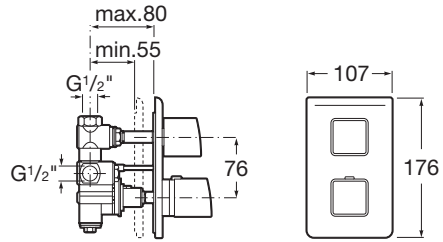

THESIS

1/2"-1/2" built-in thermostatic bath or shower mixer (40 l/min) with built-in shut-off valve. With free bottom outlet

TECHNICAL DRAWINGS

FEATURES

Application: Shower

Finish: Chrome

Inferior free outlet

Installation type: Built-in

Number of water inlets: 2

Temperature selection

Water connection diameter: 1/2" - 1/2"

EverShine

Quick Reaction®

SafeTouch®

Security 38°®