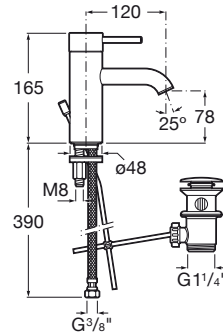

LANTA

Basin mixer with aerator and pop-up waste, Cold Start

TECHNICAL DRAWINGS

FEATURES

- Application place: Basin
- Cold water position in the center
- Faucet type: Single-lever
- Finish: Chrome
- Handle position: Top
- Installation type: Deck-mounted
- Pop-up waste
- Sustainable product
- Type of cartridge: Ceramic
- Waste type: Pop-up waste

Evershine

SoftTurn®

Lanta

With a design based on connecting cylindrical elements, Lanta is a collection with pure and slim lines and a perfect balance between body, spout and lever that provides solidity to the faucets and results in a neutral geometry which can be combined perfectly with rectangular, cylindrical or organically shaped sanitary ware.