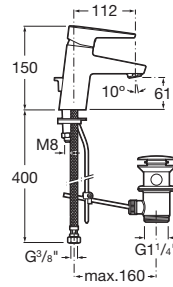

ESMAI

Basin mixer with pop-up waste

TECHNICAL DRAWINGS

FEATURES

- Aerator type: Integrated
- Application: Basin
- Faucet type: Single-lever
- Finish: Chrome
- Flexible supply hoses included
- Handle position: Top
- Installation type: Deck-mounted
- Pop-up waste