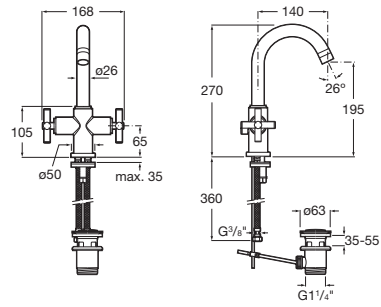

LOFT

Basin mixer with pop-up waste

TECHNICAL DRAWINGS

FEATURES

- Aerator type: Integrated
- Application: Basin
- Faucet type: Twin-lever
- Finish: Chrome
- Flexible supply hoses included
- Installation type: Deck-mounted
- Pop-up waste
- Twin lever control: 1/2 Turn