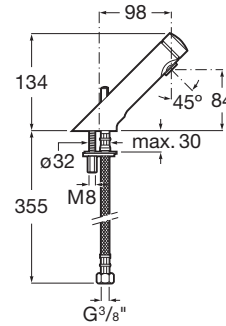

AVANT

Self-closing deck-mounted basin mixer with push-button and lateral handle for temperature regulation

TECHNICAL DRAWINGS

FEATURES

- Adjustable flow time
- Aerator type: Integrated aerator
- Application place: Basin
- Faucet type: Mixer faucet
- Faucet type: Self-closing technology
- Finish: Chrome
- Flow rate (l/min - 3 bar): 3
- Installation type: Deck-mounted
- Push-button opening
- Recommended for public spaces
- Sustainable product
- Temperature control: Mechanical mixer
- Vandal proof
- Water and energy saving
- Water connection thread: 3/8"