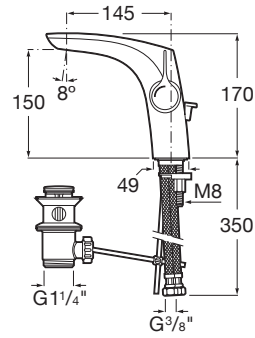

INSIGNIA

Basin mixer with pop-up waste, Cold Start

TECHNICAL DRAWINGS

FEATURES

- Application place: Basin
- Cold water position in the center
- Faucet type: Single-lever
- Finish: Chrome
- Flexible supply hoses included
- Handle position: Lateral
- Installation type: Deck-mounted
- Pop-up waste
- Type of cartridge: Ceramic
- Waste type: Pop-up waste
- Water and energy saving
- Water flow restrictor

## Insignia

With soft outlines and an extraordinary elegance and personality, its slim side handle makes the difference in a modern single-lever faucet ideal for bathrooms with a clear urban character.