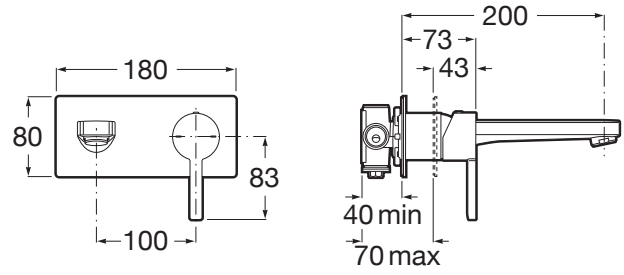

NAIA

Concealed single lever basin mixer

TECHNICAL DRAWINGS

FEATURES

- Application place: Basin
- Faucet type: Single-lever
- Finish: Chrome
- Handle position: Lateral
- Installation type: Built-in
- Waste not included
- Waste type: Waste not included