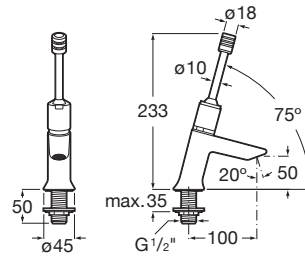

INSTANT

CARE - Self-closing deck-mounted basin faucet

TECHNICAL DRAWINGS

FEATURES

- Aerator type: Integrated aerator
- Application place: Basin
- Faucet type: Simple tap
- Faucet type: Self-closing technology
- Finish: Chrome
- Flow rate (l/min - 3 bar): 6
- Flow regulator
- Installation type: Deck-mounted
- Temperature control: Cold or Pre-mixed water
- Vandal proof
- Water and energy saving
- Water connection thread: 1/2"