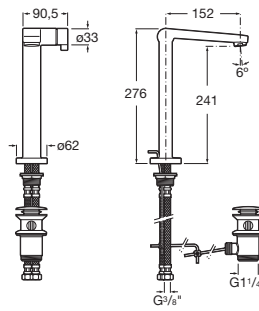

SINGLES

High-neck basin mixer, progressive technology, with pop-up waste

TECHNICAL DRAWINGS

FEATURES

- Aerator type: Integrated aerator
- Application place: Basin
- Faucet type: Single-lever
- Finish: Chrome
- Flexible supply hoses included
- Handle position: Top
- High neck
- Installation type: Deck-mounted
- Pop-up waste
- Sustainable product