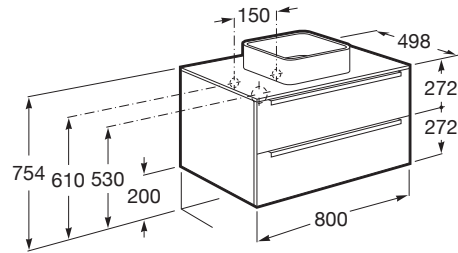

INSPIRA

Base unit for over countertop basin

DIMENSIONS

Length 800 mm.

Width 498 mm.

Height 554 mm.

COLOURS AND FINISHES

402 City oak

TECHNICAL DRAWINGS

FEATURES

Basin position: Central

Closing and opening system: Soft and self close drawers

Doors and drawers combination: 2 Drawers

Faucet position: Central

Furniture structure: Drawers

Installation type: Wall-hung, Wall-hung with legs