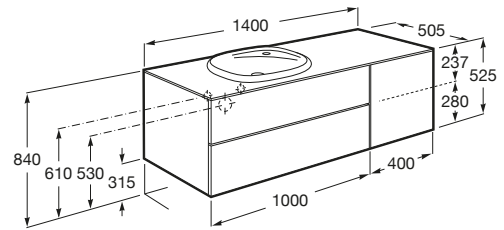

BEYOND

Base unit for in countertop basin on the left

DIMENSIONS

Length	1400 mm
Width	505 mm
Height	525 mm

COLOURS AND FINISHES

TECHNICAL DRAWINGS

FEATURES

Basin position: Left

Closing and opening system: Push to open

Doors and drawers combination: 1 Door and 2 Drawers

Faucet position: On the basin

Furniture structure: Doors and drawers combination

Installation type: Wall-hung

Material: Chipboard

Modular

Taphole configuration: No tapholes

Washbasin type: Bowl / Overcountertop

COMPATIBLE WITH

In countertop
FINECERAMIC® basin

3270B7..0

Beyond

The interplay of volumes defines one of Roca's most exclusive collections, for those who wish to take a step further in the search for innovation and design.