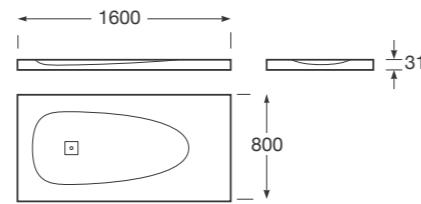

Standard dimensions for superslim Stonex® shower tray with lateral drain and exclusive anti-slip texture.

Ref. AP50164032001..0

1600 x 800 x 31 mm
L standard dimension superslim Stonex® shower tray with lateral waste.

Finishes:

10 Off-white
R3 Greige
R4 Dark metallic