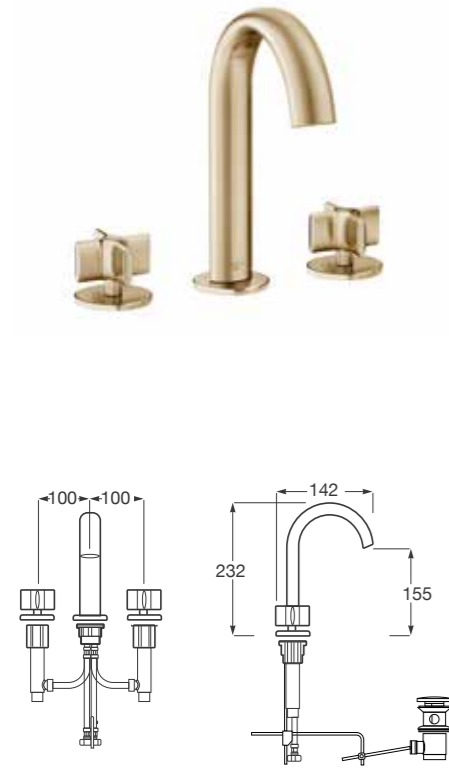

Retractable shower for intimate hygiene with 1,8 m shower hose hidden inside Armani/Roca Island collection built-in cabinet (Ref. A8164830..), sold as separate.

Ref. A5A6776..0
30 x 100 mm

Finishes:
C0 Chrome
VC Greige
VG Nero
VS Brushed steel

Deck mounted 3 holes basin mixer with central swivel spout and pop-up waste.

Ref. A5A3676..0
142 x 232 mm
Finishes:
C0 Chrome
VC Greige
VS Brushed steel

Built-in 3 holes basin mixer with central spout.

180 mm length central spout
Ref. A5A3576..0
249 x 179 mm
Finishes:
C0 Chrome
VC Greige
VS Brushed steel
230 mm length central spout
Ref. A5A4476..0
249 x 232 mm