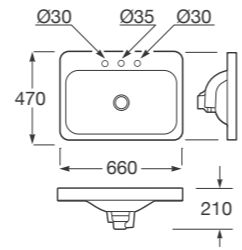

Over countertop washbasin with 3 tapholes.

Ref. A3270C6..3 660 x 470 x 60 mm

Finishes:
00 Glossy white
91 Off-white
R3 Greige
R4 Dark metallic
R7 Shagreen dark metallic
R8 Matt gold
R9 Shagreen matt gold