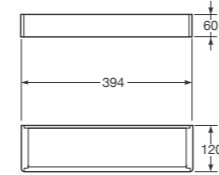

Profile shelf, serving as a towel rail and as storage when combined with specific accessories sold as separate. Hook (Ref. A8164500..), Containers (Ref. A816453043 and Ref. A816452043).

Measurements in mm.

Profile shelf 752,5 x 120 x 60 mm
Profile shelf 533,5 x 120 x 60 mm
Profile shelf 394 x 120 x 60 mm
Profile shelf 284,5 x 120 x 60 mm

Ref. A8164610..
Ref. A8164600..
Ref. A8164590..
Ref. A8164580..

Finishes:
01 Chrome
39 Nero
40 Greige
57 Brushed steel