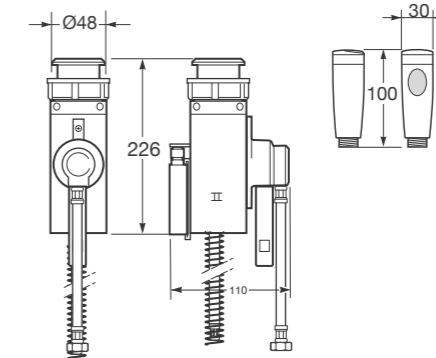

Retractable shower for intimate hygiene with 1,8 m shower hose hidden inside Armani/Roca Island collection built-in cabinet (Ref. A8164830..), sold as separate.

Ref. A5A6776..0
30 x 100 mm

Finishes:
C0 Chrome
VC Greige
VG Nero
VS Brushed steel