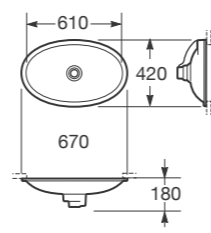

ISLAND WASHBASINS

Countertop washbasin with 2 tapholes of 30,5 mm with Water-Flow effect (no splashing) and hidden waste and overflow, Hide-Flow.

Compatible with single side lever faucet mixer of Armani/Roca Island collection faucet (Ref. A5A3876..0).