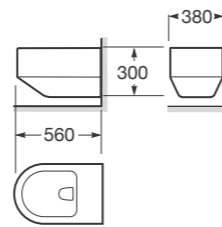

BAIA WC

Rimless wall-hung WC with hidden fixture, Hide-Fix.

Ref. A3460C7..0
560 x 380 x 300 mm

Soft-closing Supralit® lacquered seat and cover.

Ref. A801C32..B
500 x 380 x 50 mm

Finishes:
00 Glossy white
91 Off-white
R3 Greige
R4 Dark metallic