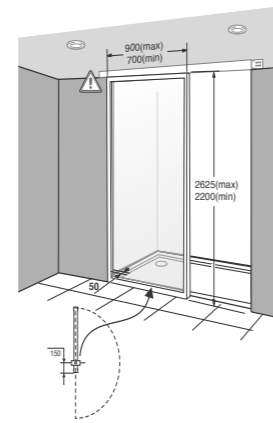

Pivot hinged door (Ref. AR3) to be attached to one wall only with or without a fixed panel (Ref. AR4)

Tailor-made pivot hinged door to be attached to one wall. To be installed with or without the tailor-made fixed panel, sold separately (Ref. AR4). A beam reinforcement structure must be built-in into the false ceiling, sold separately (Ref. ARST1 or 3)

Glass available from transparent and translucent, to double glass with colored fabrics in between. Frames available in all finishes of the collection.

Tailor made:	Ref. AR3
Measurements:	Glass finish:
Width: 900 mm max - 700 mm min	00 Transparent
Height: 2.625 mm max - 2.200 mm min	T1 Gold-silver fabric
Profile finishes:	T2 Silver-silver fabric
Hand:	LU Translucent
G Greige	L1 Translucent + T1 fabric
N Nero	L2 Translucent + T2 fabric
S Silver	
R. Right hand opening	
L. Left hand opening