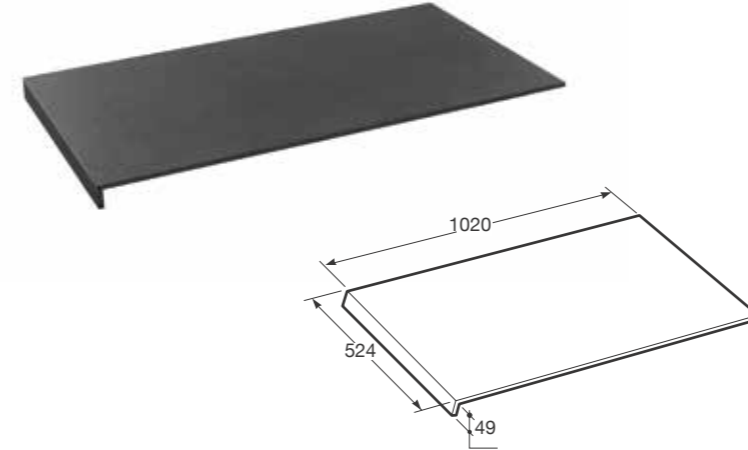

L3 NERO SHAGREEN R 4,9 x 102.

49 x 524 x 1020 mm
Ref. TJ7TDX161

	Pieces	Kg	m²
Box:	1	14,0	0,52
	Boxes	Kg	m²
Pallet:	5	96,25	2,67