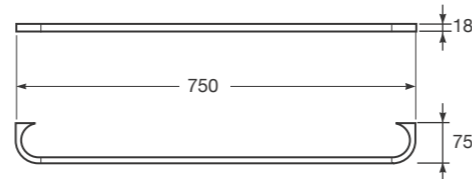

Ref. A8164470..
450 x 73 x 18 mm

Finishes:
01 Chrome
40 Greige
57 Brushed steel

Towel rail.

Ref. A8172700..
750 x 75 x 18 mm

Finishes:
01 Chrome
40 Greige
57 Brushed steel

Greige
Brushed steel
Chrome

Towel rail.