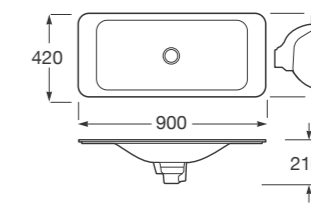

Countertop washbasin with 3 tapholes.

Ref. A3270C0..3
900 x 470 x 6 mm

Ref. A3270C2..3
660 x 470 x 6 mm

Finishes:
00 Glossy white
91 Off-white
R3 Greige
R4 Dark metallic
R7 Shagreen dark metallic
R8 Matt gold
R9 Shagreen matt gold

Countertop washbasin.

Compatible with click-clack waste (Ref. A505402407) for built-in 3 holes basin mixer (Ref. A5A3576..0 or Ref. A5A4476..0) to be fitted with ceramic cover.

Ref. A3270C1..0
900 x 420 x 6 mm

Ref. A3270C3..0
660 x 420 x 6 mm

Finishes:
00 Glossy white
91 Off-white
R3 Greige
R4 Dark metallic
R7 Shagreen dark metallic
R8 Matt gold
R9 Shagreen matt gold