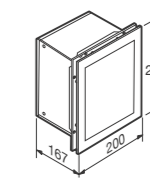

Built-in storage cabinet with courtesy light (12 V/DC transformer not included).

Ref. A8164840..
200 x 167 x 250 mm

Finishes:
39 Nero
40 Greige
41 Silver