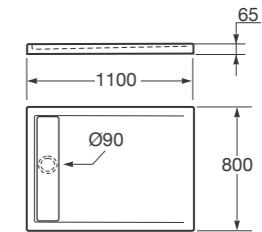

Freestanding Surflex® bathtub with waste kit, Off-white finish.

Ref. A248449000

1800 x 800 x 640 mm

Built-in shower tray 1300 mm, Zero-to-Surface technology.

Ref. A373761..0

1300 x 950 x 65 mm

Finishes:

- 00 Glossy white
- 91 Off-white
- R3 Greige
- R5 Nero