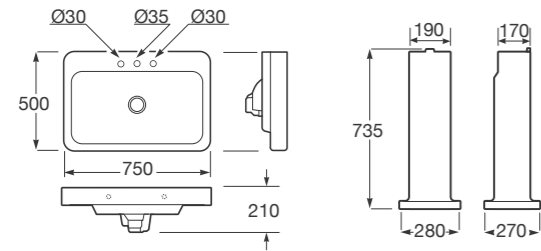

Ref. A3270C6..0 660 x 470 x 60 mm

Finishes:
00 Glossy white
91 Off-white
R3 Greige
R4 Dark metallic
R7 Shagreen dark metallic
R8 Matt gold
R9 Shagreen matt gold

Vitreous China

Wall-hung washbasin with 3 tapholes for pedestal.
Optional: 450 x 73 mm towel rail to be installed under the washbasin.
(Ref. A8164470..)