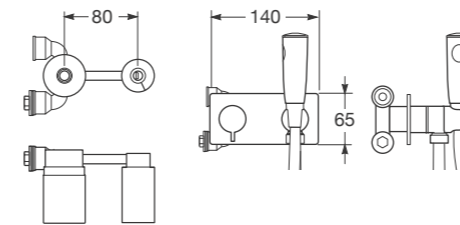

Shower for intimate hygiene with built-in progressive mixer and 800 mm shower hose.

Visible component - 2nd Fix: **Ref. A5258824..**
Built-in component - 1st Fix: **Ref. A5251636..**
140 x 65 mm

Finishes:
00 Chrome
VC Greige
VG Nero
VS Brushed steel