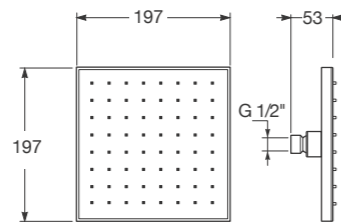

Rain shower head for ceiling installation with anti-limescale silicone, Easy-Clean system. 197 x 197 mm.

Ref. A5B9276..0
197 x 197 mm

Finishes:
C0 Chrome
VC Greige
VG Nero
VS Brushed steel