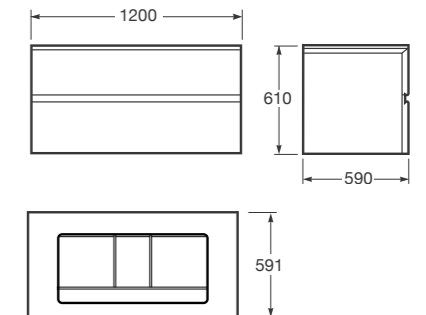

1200 mm wall-hung furniture with back painted glass countertop, soft-close upper and lower drawer.

Compatible with:

Ref. A3270C1..0 - 900 x 420 x 6 mm countertop washbasin.

Ref. A5A4476..0 - Built-in 3 holes basin mixer with 230 mm length central spout.

Ref. A505402407 - Click-clack waste to be installed with ceramic cover included in the washbasins.

Ref. A8572008..

1200 x 590 x 610 mm

Finishes:

19 Silver
20 Greige
21 Nero