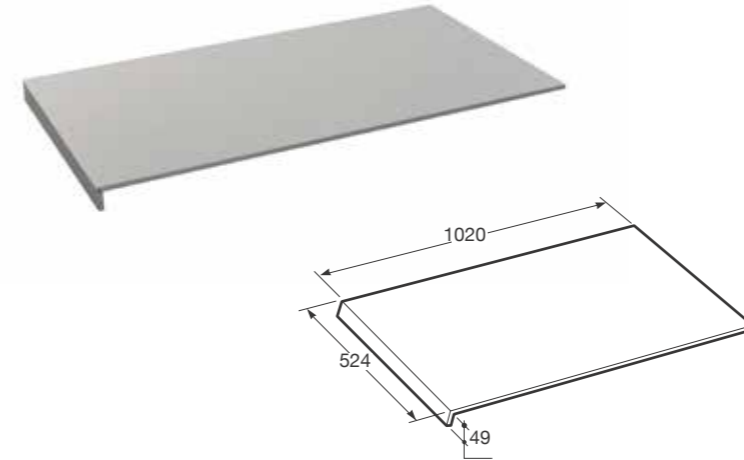

L3 OFF-WHITE LATTICE R 4,9 x 102.

49 x 524 x 1020 mm
Ref. TJ7TDX021

	Pieces	Kg	m²
Box:	1	14,0	0,52
	Boxes	Kg	m²
Pallet:	5	96,25	2,67