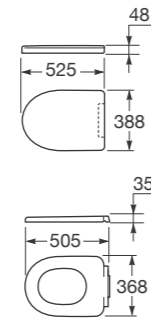

ISLAND WC

Wall-hung WC with hidden fixtures, Hide-Fix.

Ref. A346767..0
570 x 385 x 330 mm

Finishes:
00 Glossy white
91 Off-white
R3 Greige
R5 Nero

Soft-closing Supralit® lacquered cover and seat.

Compatible with wall-hung WC (Ref. A346767..0).