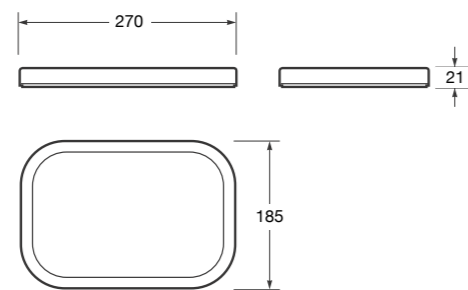

Tray in Off-white finish.

Ref. A817502009
270 x 185 x 21 mm