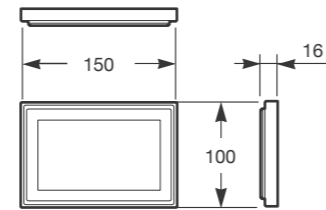

Soap dish.

Ref. A8166210..
150 x 100 x 16 mm

Finishes:
01 Chrome
39 Nero
40 Greige
57 Brushed steel