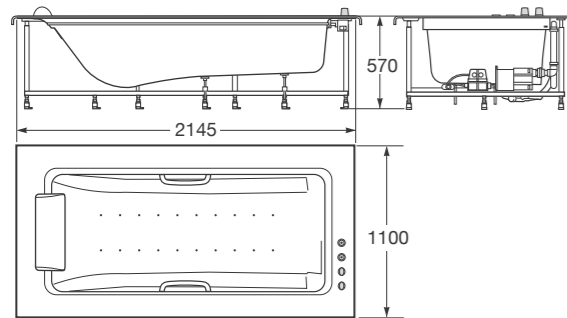

ISLAND BATHTUBS

Bathtub

Faucets and handles

Built-in bathtub 2145 x 1100 mm with Soft-Air massage, water chromotherapy, Water-Chromo. It includes: deck mounted thermostatic faucet with handshower, 1,7 m shower hose, aperture to fill bathtub and overflow both hidden within the perimeter Hide-Flow, brass handles and a soft headrest.