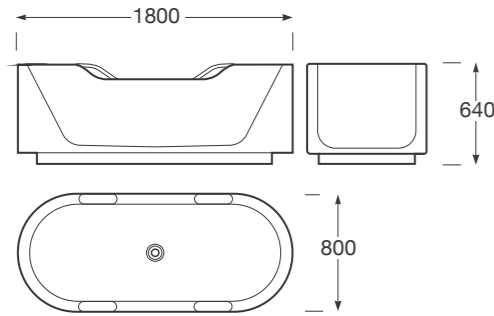

Bathtub

Off-white

Handles

Greige

Brushed steel

Chrome

Greige

Nero

Off-white

Glossy white

Freestanding Surflex® bathtub with 4 handles and waste kit, Off-white finish.

Ref. A24844800.

1800 x 800 x 640 mm

Finishes:

- 0 – Off-white bathtub + Chrome handles
- C – Off-white bathtub + Greige handles
- V – Off-white bathtub + Brushed steel handles