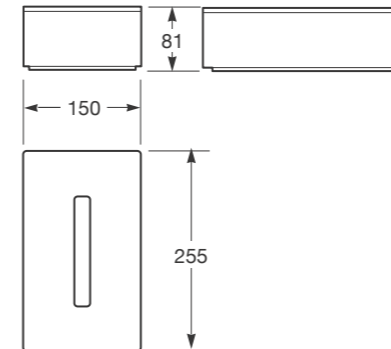

Tissue box holder.

Ref. A8166240..
255 x 150 x 81 mm

Finishes:
01 Chrome
39 Nero
40 Greige
57 Brushed steel