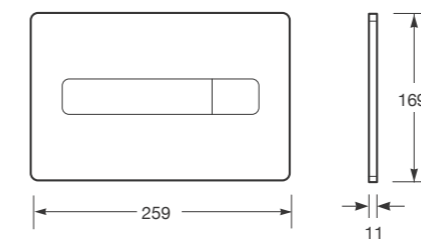

3/6L dual flush operating plate. Compatible with Duplo support for wall-hung WC (Ref. A890090400).

Ref. A8900970..
259 x 11 x 169 mm

Finishes:
R0 Chrome
R3 Greige
R5 Nero
R6 Brushed steel