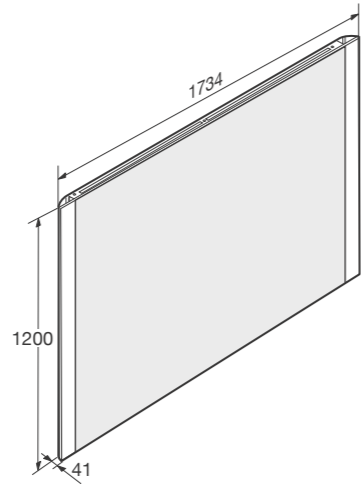

Ref. A812224000
1734 x 41 x 1200 mm

Mirror 1734 x 1200 mm.
It includes: demister, Maxiclean, lateral, upper and lower LED lights. (88W - IP44 - A energy efficiency - Warm lights).

Ref. A812223000
1734 x 41 x 1200 mm