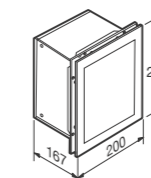

Built-in cabinet to install retractable shower jet for intimate hygiene (Ref. A5A6776..0) or retractable toilet jet for WC cleaning (Ref. A5B9076..2), sold as separate.

Ref. A8164830..
200 x 167 x 250 mm

Finishes:
39 Nero
40 Greige
41 Silver