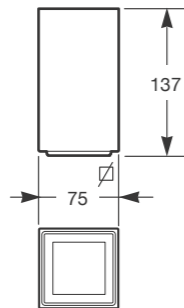

Toothbrush holder.

Ref. A8166220..
75 x 75 x 137 mm

Finishes:
01 Chrome
39 Nero
40 Greige
57 Brushed steel