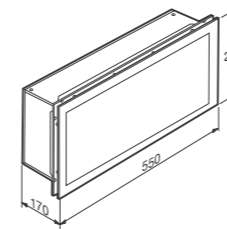

Built-in horizontal cabinet with courtesy light (12 V/DC transformer not included).

Ref. A8164820..
550 x 170 x 250 mm

Finishes:
39 Nero
40 Greige
41 Silver