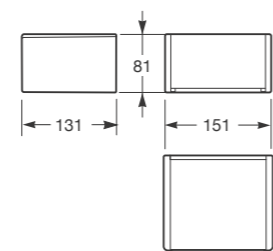

Covered toilet roll holder.

Ref. A8166200..
151 x 131 x 81 mm

Finishes:
01 Chrome
39 Nero
40 Greige
57 Brushed steel