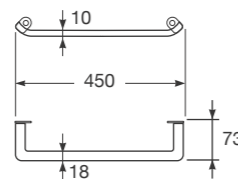

Towel rail to be installed under wall-hung washbasin (Ref. A3270C8..0 or Ref. A3270C8..3).

Ref. A8164470..
450 x 73 x 18 mm

Finishes:
01 Chrome
40 Greige
57 Brushed steel