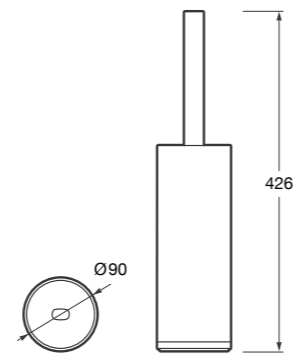

Floor standing toilet brush holder in brushed finish and gloss details.

Ref. A8174950..
90 x 426 mm

Finishes:
40 Greige and Shiny Greige
57 Brushed Steel and Chrome