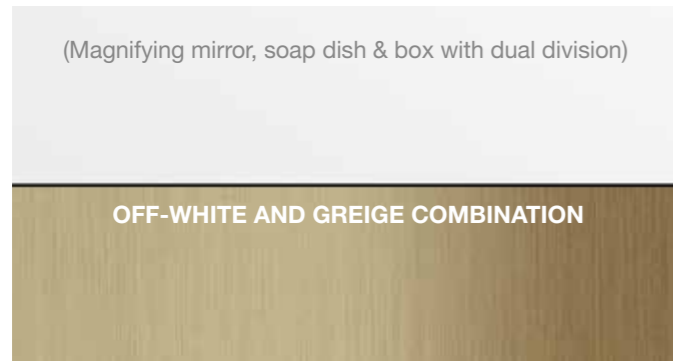

ACCESSORIES

The reproduction of the products included in this catalogue accurately represent those products, within the limits imposed by available techniques and in accordance with the best standards in the market. Nonetheless, these reproductions might present discrepancies with reality that are not substantial. The color and texture finishes are subject to color variations and this alone shall not be considered a manufacturing defect.