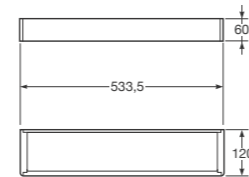

Profile shelf, serving as a towel rail and as storage when combined with specific accessories sold as separate. Hook (Ref. A8164500..), Containers (Ref. A816453043 and Ref. A816452043).

Measurements in mm.

Profile shelf 752,5 x 120 x 60 mm
Profile shelf 533,5 x 120 x 60 mm
Profile shelf 394 x 120 x 60 mm
Profile shelf 284,5 x 120 x 60 mm

Ref. A8164610..
Ref. A8164600..
Ref. A8164590..
Ref. A8164580..

Finishes:
01 Chrome
39 Nero
40 Greige
57 Brushed steel