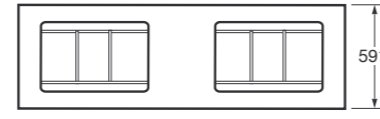

1800 mm wall-hung furniture with back painted glass countertop, double soft-close upper and lower drawers.

Compatible with two 660 x 470 x 60 mm over countertop washbasins with 1-3 tapholes (Ref. A3270C6..0, Ref. A3270C6..2, Ref. A3270C6..3).

Ref. A8572188..

1794 x 590 x 610 mm

Finishes:

19 Silver
20 Greige
21 Nero