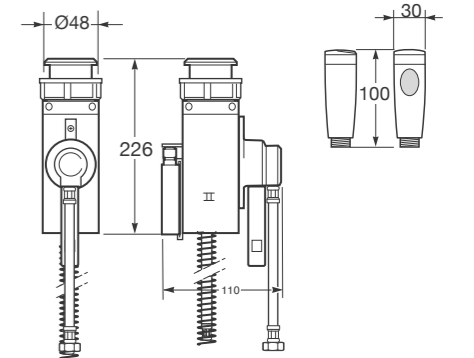

Retractable toilet jet for WC cleaning with 1,4 m shower hose, hidden inside Armani/Roca Island collection built-in cabinet (Ref. A8164830..), sold as separate.

Ref. A5B9076..2
30 x 100 mm

Finishes:
C0 Chrome
VC Greige
VG Nero
VS Brushed steel