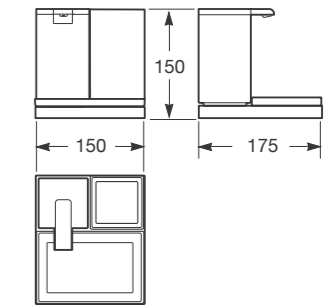

3 piece accessory set. It includes: soap dispenser, toothbrush holder, soap dish and tray.

Ref. A8166270..
175 x 150 x 150 mm

Finishes:
01 Chrome
39 Nero
40 Greige
57 Brushed steel