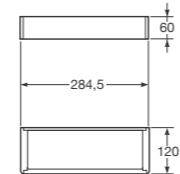

Profile shelf, serving as a towel rail and as storage when combined with specific accessories sold as separate. Hook (Ref. A8164500..), Containers (Ref. A816453043 and Ref. A816452043).

Measurements in mm.

Profile shelf 752,5 x 120 x 60 mm
Profile shelf 533,5 x 120 x 60 mm
Profile shelf 394 x 120 x 60 mm
Profile shelf 284,5 x 120 x 60 mm

Ref. A8164610..
Ref. A8164600..
Ref. A8164590..
Ref. A8164580..

Finishes:
01 Chrome
39 Nero
40 Greige
57 Brushed steel