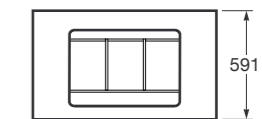

1000 mm wall-hung furniture with back painted glass countertop, soft-close upper and lower drawer.

Compatible with 660 x 470 x 60 mm over countertop washbasin with 1-3 tapholes (Ref. A3270C6..0, Ref. A3270C6..2, Ref. A3270C6..3).

Ref. A8572218..

1000 x 590 x 610 mm

Finishes:

19 Silver
20 Greige
21 Nero