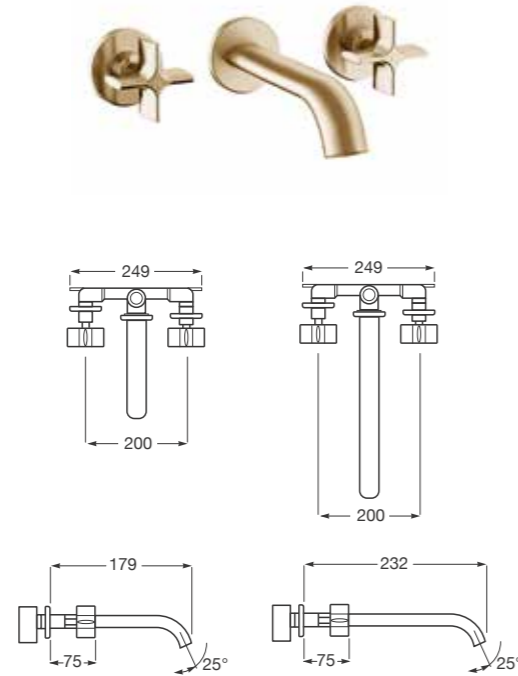

Deck mounted 3 holes basin mixer with central swivel spout and pop-up waste.

Ref. A5A3676..0
142 x 232 mm
Finishes:
C0 Chrome
VC Greige
VS Brushed steel

Built-in 3 holes basin mixer with central spout.

180 mm length central spout
Ref. A5A3576..0
249 x 179 mm
Finishes:
C0 Chrome
VC Greige
VS Brushed steel
230 mm length central spout
Ref. A5A4476..0
249 x 232 mm