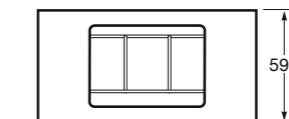

1200 mm wall-hung furniture with back painted glass countertop, soft-close upper and lower drawer.

Compatible with 660 x 470 x 60 mm over countertop washbasin with 1-3 tapholes (Ref. A3270C6..0, Ref. A3270C6..2, Ref. A3270C6..3).

Ref. A8572208..

1200 x 590 x 610 mm

Finishes:

19 Silver
20 Greige
21 Nero