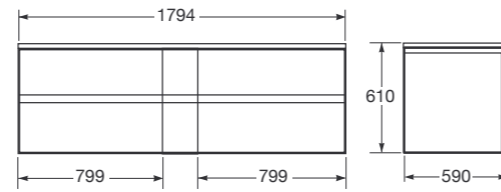

1800 mm wall-hung furniture with back painted glass countertop, double soft-close upper and lower drawers.

Compatible with two 660 x 470 x 60 mm over countertop washbasins with 1-3 tapholes (Ref. A3270C6..0, Ref. A3270C6..2, Ref. A3270C6..3).

Ref. A8572188..

1794 x 590 x 610 mm

Finishes:

19 Silver
20 Greige
21 Nero