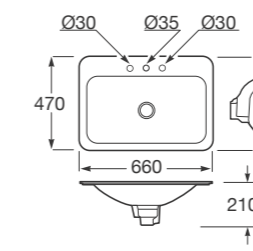

Countertop washbasin with 3 tapholes.

Ref. A3270C0..3
900 x 470 x 6 mm

Ref. A3270C2..3
660 x 470 x 6 mm

Finishes:
00 Glossy white
91 Off-white
R3 Greige
R4 Dark metallic
R7 Shagreen dark metallic
R8 Matt gold
R9 Shagreen matt gold

Countertop washbasin.

Compatible with click-clack waste (Ref. A505402407) for built-in 3 holes basin mixer (Ref. A5A3576..0 or Ref. A5A4476..0) to be fitted with ceramic cover.

Ref. A3270C1..0
900 x 420 x 6 mm

Ref. A3270C3..0
660 x 420 x 6 mm

Finishes:
00 Glossy white
91 Off-white
R3 Greige
R4 Dark metallic
R7 Shagreen dark metallic
R8 Matt gold
R9 Shagreen matt gold