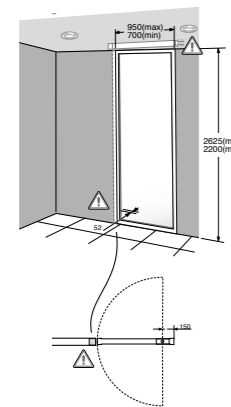

Profile

Built-in pivot hinged door with built-in wall profile (Ref. AR7)

Tailor-made built-in pivot hinged door with built-in wall profile. To be installed between two walls from floor to false ceiling. A beam reinforcement structure must be built-in into the false ceiling, sold separately (Ref. ARST1 or 3)

Glass available from transparent and translucent, to double glass with colored fabrics in between. Frames available in all finishes of the collection.

Tailor made:	Ref. AR7
Measurements:	Glass finish:
Width: 950 mm max - 700 mm min	00 Transparent
Height: 2.625 mm max - 2.200 mm min	T1 Gold-silver fabric
Profile finishes:	T2 Silver-silver fabric
Hand:	LU Translucent
G Greige	L1 Translucent + T1 fabric
N Nero	L2 Translucent + T2 fabric
S Silver	
R. Right hand opening	
L. Left hand opening