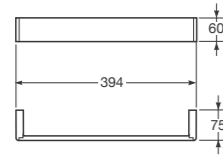

Finishes:
01 Chrome
39 Nero
40 Greige
57 Brushed steel

Wall mounted towel rail.

Measurements in mm.

Towel rail 752,5 x 75 x 60 mm
 Towel rail 533,5 x 75 x 60 mm
 Towel rail 394 x 75 x 60 mm
 Towel rail 284,5 x 75 x 60 mm