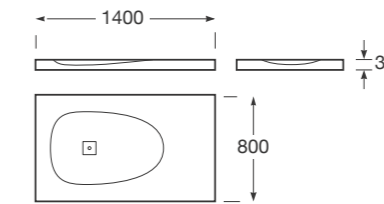

Standard dimensions for superslim Stonex® shower tray with lateral drain and exclusive anti-slip texture.

Ref. AP50157832001..0

1400 x 800 x 31 mm
S standard dimension superslim Stonex® shower tray with lateral waste.

Finishes:

10 Off-white
R3 Greige
R4 Dark metallic