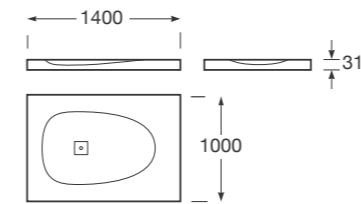

Standard dimensions for superslim Stonex® shower tray with lateral drain and exclusive anti-slip texture.

Ref. AP5015783E801..0

1400 x 1000 x 31 mm
M standard dimension superslim Stonex® shower tray with lateral waste.

Finishes:

10 Off-white
R3 Greige
R4 Dark metallic