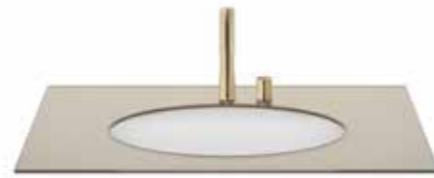

ISLAND WASHBASINS

Countertop washbasin with 2 tapholes of 30,5 mm with Water-Flow effect (no splashing) and hidden waste and overflow, Hide-Flow.

Compatible with single side lever faucet mixer of Armani/Roca Island collection faucet (Ref. A5A3876..0).