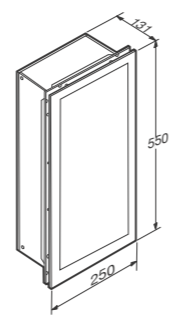

Built-in vertical cabinet with shelf; right hand opening.

Ref. A8164810..
250 x 131 x 550 mm

Finishes:
39 Nero
40 Greige
41 Silver