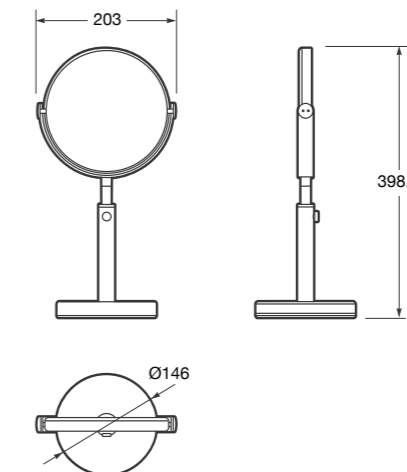

Measurements in mm.

Profile shelf 752,5 x 120 x 60 mm
 Profile shelf 533,5 x 120 x 60 mm
 Profile shelf 394 x 120 x 60 mm
 Profile shelf 284,5 x 120 x 60 mm

Ref. A8164610..
Ref. A8164600..
Ref. A8164590..
Ref. A8164580..

Wall mounted robe hook.

Ref. A8164510..
30 x 27 x 85,6 mm

Finishes:
01 Chrome
39 Nero
40 Greige
57 Brushed steel

Covered toilet roll holder.

Ref. A8166200..
151 x 131 x 81 mm

Finishes:
01 Chrome
39 Nero
40 Greige
57 Brushed steel

Wall lamp with semi-circular shape and LED light (14W - IP44 - Warm light).

Ref. A813084...
145 x 135 x 290 mm
Finishes:
342 Brushed steel
426 Greige

Magnifying mirror x5 with profile in Greige finish and base in Off-white.