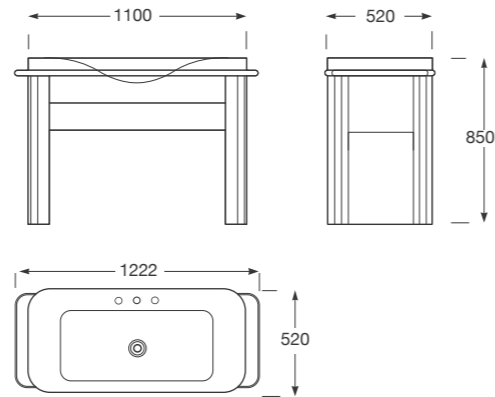

Wood base furniture in lacquered off-white finish. It includes: greige lateral towel rails, off-white Surfex® countertop washbasin with 3 tapholes and lateral cabinets.

Ref. A851368430
1222 x 520 x 850 mm

Furniture