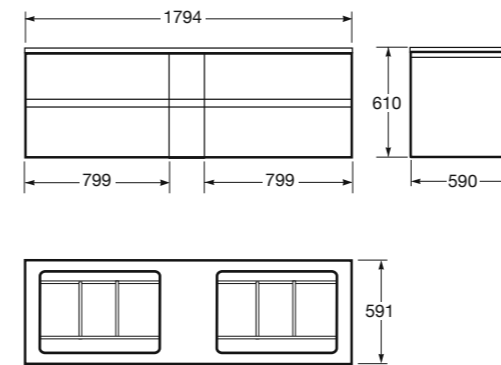

Countertop

1800 mm wall-hung furniture with back painted glass countertop, double soft-close upper and lower drawers.
Compatible with two 660 x 470 x 6 mm countertop washbasins with 1-3 tapholes (Ref. A3270C2..0, Ref. A3270C2..2, Ref. A3270C2..3).

Ref. A8571968..
1794 x 590 x 610 mm

Finishes:
19 Silver
20 Greige
21 Nero