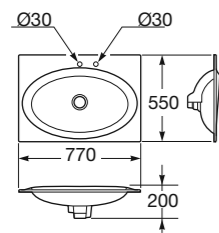

ISLAND WASHBASINS

Countertop washbasin with 2 tapholes of 30,5 mm with Water-Flow effect (no splashing) and hidden waste and overflow, Hide-Flow.

Compatible with single side lever faucet mixer of Armani/Roca Island collection faucet (Ref. A5A3876..0).