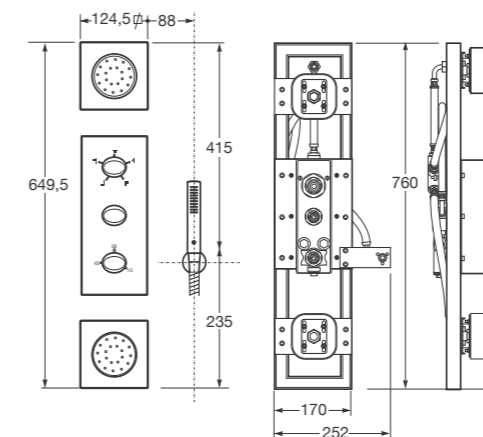

Built-in thermostatic shower mixer with 5 functions. It includes: handshower, 1,7 m shower hose and 2 shower jets.

Compatible with: wall mounted cascade spout (Ref. A5A1876..0) and rain shower head (Ref. A5B9376..0 or Ref. A5B9276..0), sold as separate.

Ref. A5A2976..0
252 x 649,5 mm

Finishes:
C0 Chrome
VC Greige
VG Nero
VS Brushed steel