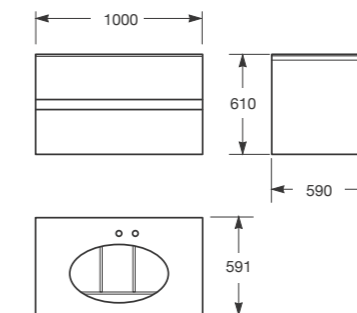

1000 mm wall-hung furniture with back painted glass countertop, upper and lower drawer with Soft Close.

Compatible with under-counter washbasin (Ref. A327762..0).

Ref. A8567188..
1000 x 590 x 610 mm

Finishes:
19 Silver
20 Greige
21 Nero