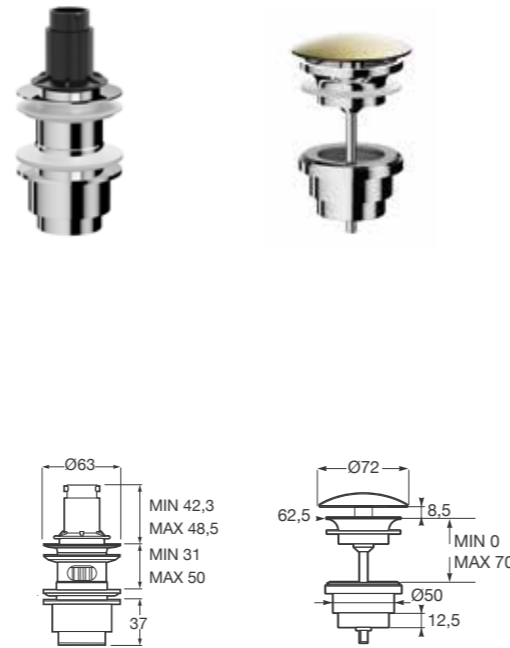

Deck mounted 3 holes basin mixer with central swivel spout and pop-up waste.

Ref. A5A3676..0
142 x 232 mm
Finishes:
C0 Chrome
VC Greige
VS Brushed steel

Built-in 3 holes basin mixer with central spout.

180 mm length central spout
Ref. A5A3576..0
249 x 179 mm
Finishes:
C0 Chrome
VC Greige
VS Brushed steel
230 mm length central spout
Ref. A5A4476..0
249 x 232 mm