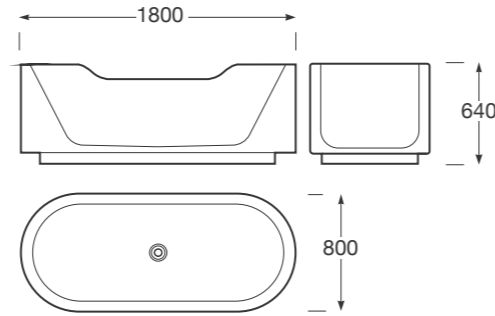

Freestanding Surflex® bathtub with waste kit, Off-white finish.

Ref. A248449000

1800 x 800 x 640 mm