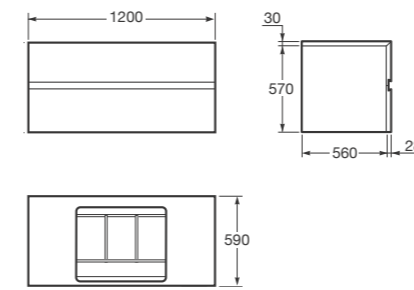

1200 mm wall-hung furniture with lacquered countertop, upper and lower drawer with Soft Close. Compatible with 770 mm countertop washbasin (Ref. A327760..0).

Ref. A8565378..
1200 x 590 x 600 mm

Finishes:
19 Silver
20 Greige
21 Nero