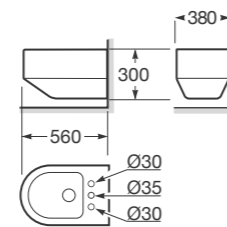

BAIA BIDET

Wall-hung bidet with 3 tapholes.

Ref. A3570C6..0
560 x 380 x 300 mm
Finishes:
00 Glossy white
91 Off-white
R3 Greige
R4 Dark metallic

Wall-hung bidet with 1 taphole.

Ref. A3570C5..0
560 x 380 x 300 mm
Finishes:
00 Glossy white
91 Off-white
R3 Greige
R4 Dark metallic