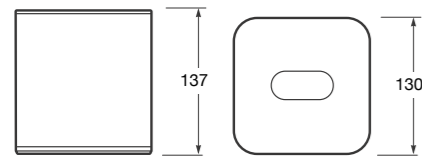

Tissue box holder in brushed finish and gloss details.

Ref. A8174960..
130 x 137 mm

Finishes:
40 Greige and Shiny Greige
57 Brushed Steel and Chrome