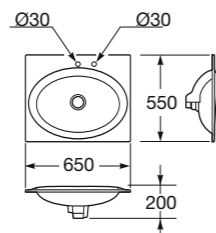

ISLAND WASHBASINS

Countertop washbasin with 2 tapholes of 30,5 mm with Water-Flow effect (no splashing) and hidden waste and overflow, Hide-Flow.

Compatible with single side lever faucet mixer of Armani/Roca Island collection faucet (Ref. A5A3876..0).