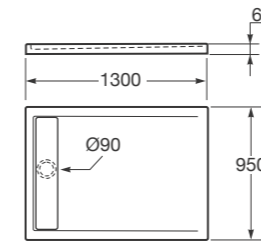

Built-in shower tray 1300 mm, Zero-to-Surface technology.

Ref. A373761..0

1300 x 950 x 65 mm

Finishes:

- 00 Glossy white
- 91 Off-white
- R3 Greige
- R5 Nero