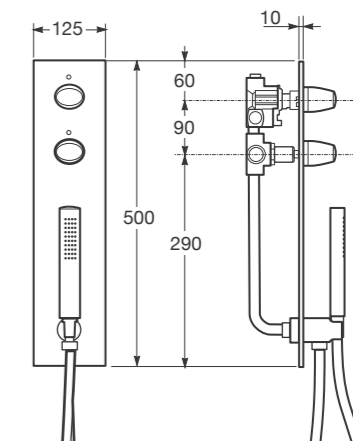

Ref. A5A2676..0
253 x 90 mm

Finishes:
C0 Chrome
VC Greige
VG Nero
VS Brushed steel

Built-in thermostatic shower mixer with 5 functions. It includes: handshower, 1,7 m shower hose and 2 shower jets.

Compatible with: wall mounted cascade spout (Ref. A5A1876..0) and rain shower head (Ref. A5B9376..0 or Ref. A5B9276..0), sold as separate.

Ref. A5A2976..0
252 x 649,5 mm

Finishes:
C0 Chrome
VC Greige
VG Nero
VS Brushed steel

Built-in thermostatic shower mixer with 2 functions. It includes: handshower and 1,7 m shower hose.

Compatible with: wall mounted cascade spout (Ref. A5A1876..0) or rain shower head (Ref. A5B9376..0 or Ref. A5B9276..0), sold as separate.