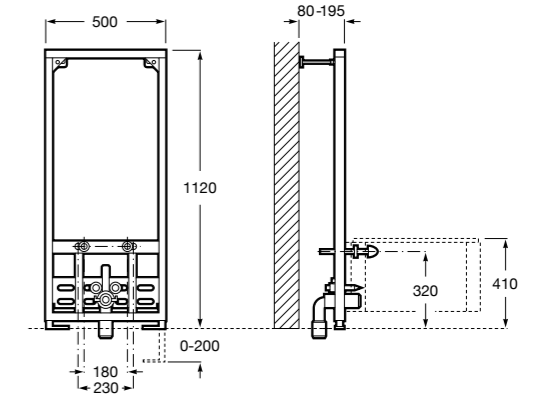

ISLAND & BAIA INSTALLATION SYSTEMS

Duplo support for wall-hung WC, special height.
Compatible with Armani/Roca Island collection built-in cabinets.

Ref. A890090400
500 x 140 - 195 x 1190 mm

Duplo support for wall-hung bidet.
Not compatible with Armani/Roca Island collection built-in cabinets.