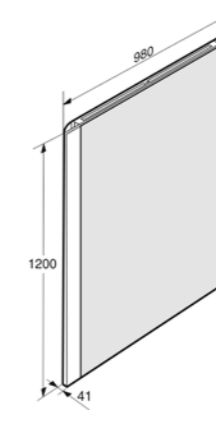

Ref. A812224000
1734 x 41 x 1200 mm

Mirror 1734 x 1200 mm.
It includes: demister, Maxiclean, lateral, upper and lower LED lights. (88W - IP44 - A energy efficiency - Warm lights).

Ref. A812223000
1734 x 41 x 1200 mm

Mirror 1534 x 1200 mm.
It includes: demister, Maxiclean, lateral, upper and lower LED lights. (84W - IP44 - A energy efficiency - Warm lights).

Ref. A812222000
1534 x 41 x 1200 mm

Mirror 1180 x 1200 mm.
It includes: demister, Maxiclean, lateral, upper and lower LED lights. (68W - IP44 - A energy efficiency - Warm lights).

Ref. A812221000
1180 x 41 x 1200 mm

Mirror 980 x 1200 mm.
It includes: demister, Maxiclean, lateral, upper and lower LED lights. (64W - IP44 - A energy efficiency - Warm lights).

Ref. A812220000
980 x 41 x 1200 mm