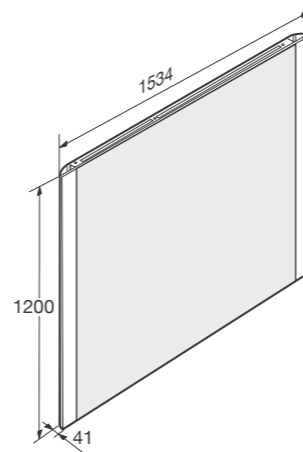

Ref. A812224000
1734 x 41 x 1200 mm

Mirror 1734 x 1200 mm.
It includes: demister, Maxiclean, lateral, upper and lower LED lights. (88W - IP44 - A energy efficiency - Warm lights).

Ref. A812223000
1734 x 41 x 1200 mm

Ref. A812221000
1180 x 41 x 1200 mm

Mirror 980 x 1200 mm.
It includes: demister, Maxiclean, lateral, upper and lower LED lights. (64W - IP44 - A energy efficiency - Warm lights).

Ref. A812220000
980 x 41 x 1200 mm