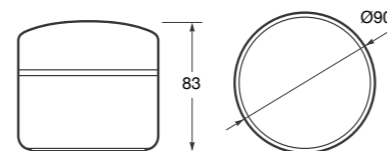

Box in brushed finish and gloss detail.

Ref. A8174970..
90 x 83 mm
Finishes:
40 Greige and Shiny Greige
57 Brushed Steel and Chrome