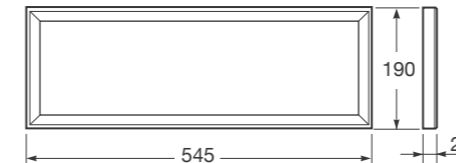

Large interior container for lower drawer only.

Ref. A856541128
400 x 350 x 140 mm

Tray for large interior container (Ref. A856541128, sold as separate) for lower drawer only.

Ref. A856542128
348 x 195 x 50 mm