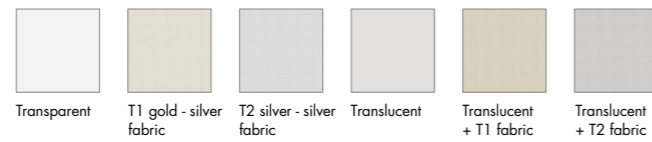

Glass

Profile

Built-in pivot hinged door with built-in wall profile (Ref. AR7)

Tailor-made built-in pivot hinged door with built-in wall profile. To be installed between two walls from floor to false ceiling. A beam reinforcement structure must be built-in into the false ceiling, sold separately (Ref. ARST1 or 3)

Glass available from transparent and translucent, to double glass with colored fabrics in between. Frames available in all finishes of the collection.

Tailor made:	Ref. AR7
Measurements:	Glass finish:
Width: 950 mm max - 700 mm min	00 Transparent
Height: 2.625 mm max - 2.200 mm min	T1 Gold-silver fabric
Profile finishes:	T2 Silver-silver fabric
Hand:	LU Translucent
G Greige	L1 Translucent + T1 fabric
N Nero	L2 Translucent + T2 fabric
S Silver	
R. Right hand opening	
L. Left hand opening	

Pivot hinged door (Ref. AR3) to be attached to one wall only with or without a fixed panel (Ref. AR4)

Tailor-made pivot hinged door to be attached to one wall. To be installed with or without the tailor-made fixed panel, sold separately (Ref. AR4). A beam reinforcement structure must be built-in into the false ceiling, sold separately (Ref. ARST1 or 3)

Glass available from transparent and translucent, to double glass with colored fabrics in between. Frames available in all finishes of the collection.

Tailor made:	Ref. AR3
Measurements:	Glass finish:
Width: 900 mm max - 700 mm min	00 Transparent
Height: 2.625 mm max - 2.200 mm min	T1 Gold-silver fabric
Profile finishes:	T2 Silver-silver fabric
Hand:	LU Translucent
G Greige	L1 Translucent + T1 fabric
N Nero	L2 Translucent + T2 fabric
S Silver	
R. Right hand opening	
L. Left hand opening	

*Max 1222 for T1,T2, L1 or L2 glass type.

Fixed panel to be attached to one wall only (Ref. AR4)