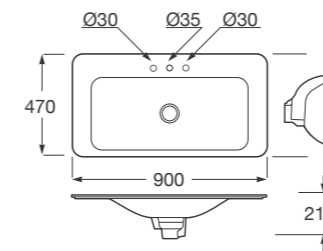

Countertop washbasin with 3 tapholes.

Ref. A3270C0..3
900 x 470 x 6 mm

Ref. A3270C2..3
660 x 470 x 6 mm

Finishes:
00 Glossy white
91 Off-white
R3 Greige
R4 Dark metallic
R7 Shagreen dark metallic
R8 Matt gold
R9 Shagreen matt gold

Countertop washbasin.

Compatible with click-clack waste (Ref. A505402407) for built-in 3 holes basin mixer (Ref. A5A3576..0 or Ref. A5A4476..0) to be fitted with ceramic cover.

Ref. A3270C1..0
900 x 420 x 6 mm

Ref. A3270C3..0
660 x 420 x 6 mm

Finishes:
00 Glossy white
91 Off-white
R3 Greige
R4 Dark metallic
R7 Shagreen dark metallic
R8 Matt gold
R9 Shagreen matt gold