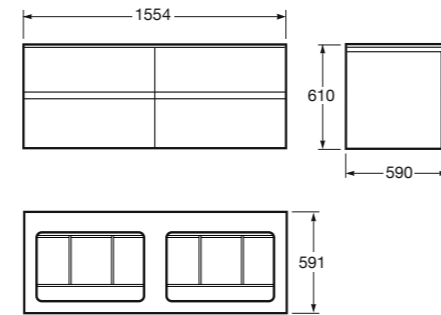

1550 mm wall-hung furniture with back painted glass countertop, double soft-close upper and lower drawers.

Compatible with:

Ref. A3270C3..0 - two 660 x 420 x 6 mm countertop washbasins.

Ref. A5A4476..0 - Built-in 3 holes basin mixer with 230 mm length central spout.

Ref. A505402407 - Click-clack waste to be installed with ceramic cover included in the washbasins.

Ref. A8571938..

1554 x 590 x 610 mm

Finishes:

19 Silver
20 Greige
21 Nero