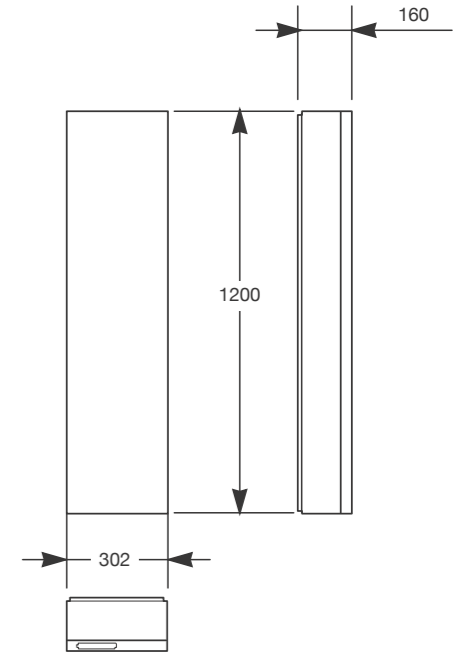

Interior container with 3 compartments, for lower drawer only.

Ref. A856540128
440 x 160 x 90 mm

Large interior container for lower drawer only.

Ref. A856541128
400 x 350 x 140 mm

Tray for large interior container (Ref. A856541128, sold as separate) for lower drawer only.

Ref. A856542128
348 x 195 x 50 mm

Countertop tray. Compatible with 1800 mm wall-hung furniture with lacquered countertop (Ref. A8565358..).

Ref. A8565398..
545 x 190 x 21 mm

Finishes:
19 Silver
20 Greige
21 Nero

Wall-hung column unit with door which opens 180°. It includes: two optical mirrors and shelves.

Ref. A8567208.. Right hand opening
Ref. A8567218.. Left hand opening
302 x 160 x 1200 mm

Finishes:
19 Silver
20 Greige
21 Nero