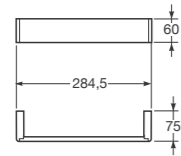

Wall mounted towel rail.

Measurements in mm.

Towel rail 752,5 x 75 x 60 mm
Towel rail 533,5 x 75 x 60 mm
Towel rail 394 x 75 x 60 mm
Towel rail 284,5 x 75 x 60 mm

Ref. A8164570..
Ref. A8164560..
Ref. A8164550..
Ref. A8164540..

Finishes:
01 Chrome
39 Nero
40 Greige
57 Brushed steel