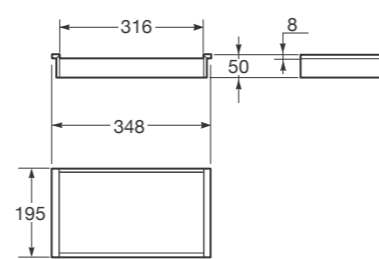

Tray for large interior container (Ref. A856541128, sold as separate) for lower drawer only.

Ref. A856542128
348 x 195 x 50 mm