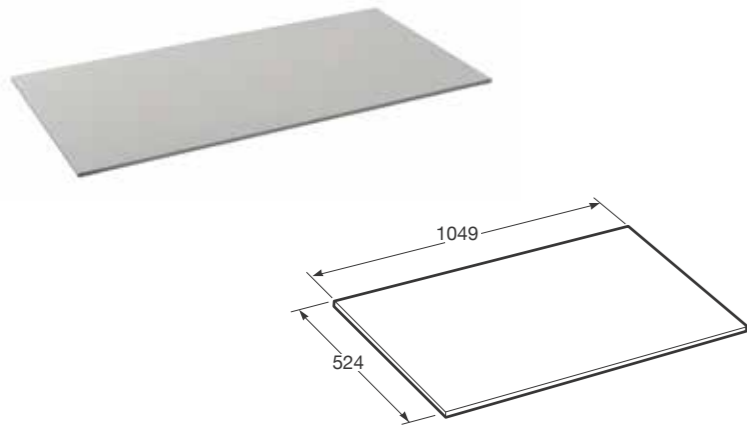

OFF-WHITE MATT R 52,4 x 104,9.

524 x 1049 mm
Ref. TJ7TDK021

	Pieces	Kg	m²
Box:	3	41,1	1,65
	Boxes	Kg	m²
Pallet:	18	769,28	29,68