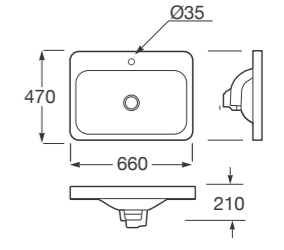

Over countertop washbasin with 1 taphole.

Ref. A3270C6..0 660 x 470 x 60 mm

Finishes:
00 Glossy white
91 Off-white
R3 Greige
R4 Dark metallic
R7 Shagreen dark metallic
R8 Matt gold
R9 Shagreen matt gold