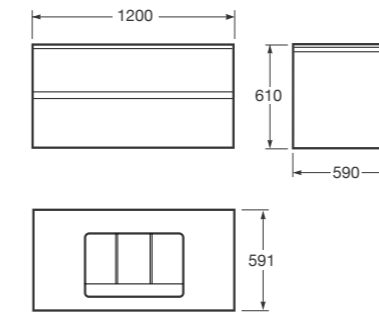

1200 mm wall-hung furniture with back painted glass countertop, soft-close upper and lower drawer.

Compatible with:
Ref. A3270C7..0) - 660 x 420 x 60 mm over countertop washbasin.
Ref. A5A4476..0 - Built-in 3 holes basin mixer with 230 mm length central spout.
Ref. A505402407 - Click-clack waste to be installed with ceramic cover included in the washbasins.

Ref. A8572168..
1200 x 590 x 610 mm

Finishes:
19 Silver
20 Greige
21 Nero