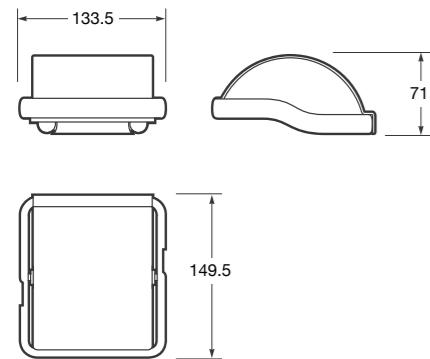

Toilet roll holder with cover in brushed finish and gloss details.

Ref. A8174910..
149,5 x 133,5 x 71 mm

Finishes:
40 Greige and Shiny Greige
57 Brushed Steel and Chrome