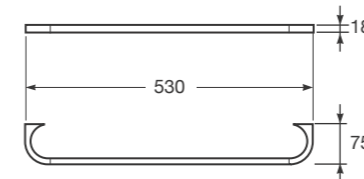

Ref. A8164470..
450 x 73 x 18 mm

Finishes:
01 Chrome
40 Greige
57 Brushed steel

Towel rail.

Ref. A8172700..
750 x 75 x 18 mm

Finishes:
01 Chrome
40 Greige
57 Brushed steel

Greige
Brushed steel
Chrome

Towel rail.