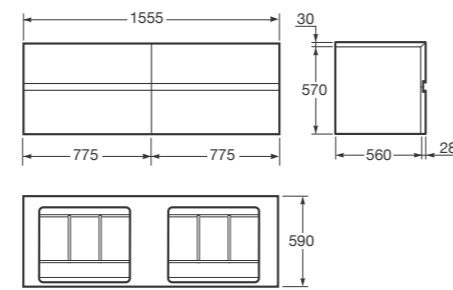

1550 mm wall-hung furniture with lacquered countertop, double upper and lower drawer with Soft Close. Compatible with two 650 mm countertop washbasins (Ref. A327761..0).

Ref. A8565368..
1555 x 590 x 600 mm

Finishes:
19 Silver
20 Greige
21 Nero