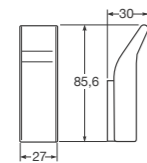

Wall mounted robe hook.

Ref. A8164510..
30 x 27 x 85,6 mm

Finishes:
01 Chrome
39 Nero
40 Greige
57 Brushed steel