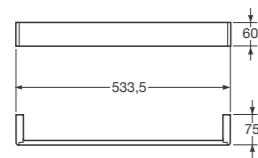

Finishes:
01 Chrome
39 Nero
40 Greige
57 Brushed steel

Wall mounted towel rail.

Measurements in mm.

Towel rail 752,5 x 75 x 60 mm
 Towel rail 533,5 x 75 x 60 mm
 Towel rail 394 x 75 x 60 mm
 Towel rail 284,5 x 75 x 60 mm