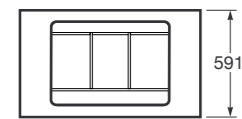

Furniture

1000 mm wall-hung furniture with back painted glass countertop, soft-close upper and lower drawer.

Compatible with 660 x 470 x 6 mm countertop washbasin with 1-3 tapholes (Ref. A3270C2..0, Ref. A3270C2..2, Ref. A3270C2..3).

Ref. A8571998..

1000 x 590 x 610 mm

Finishes:

19 Silver
20 Greige
21 Nero