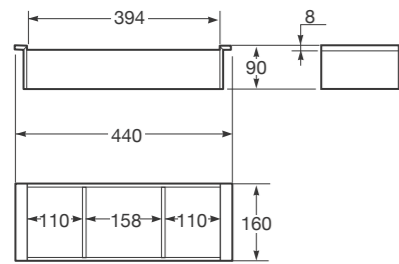

Interior container with 3 compartments, for lower drawer only.

Ref. A856540128
440 x 160 x 90 mm