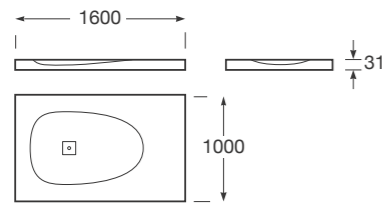

Standard dimensions for superslim Stonex® shower tray with lateral drain and exclusive anti-slip texture.

Ref. AP5016403E801..0

1600 x 1000 x 31 mm
XL standard dimension superslim Stonex® shower tray with lateral waste.

Finishes:

10 Off-white
R3 Greige
R4 Dark metallic