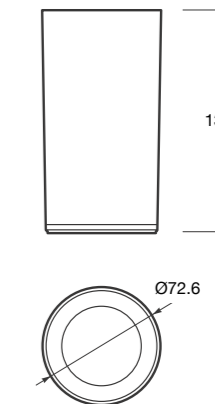

Tumbler in translucent fume finish with gloss detail.

Ref. A8174930..
72,56 x 136 mm
Finishes:
01 Translucent fumé and Chrome
40 Translucent fumé and Shiny Greige