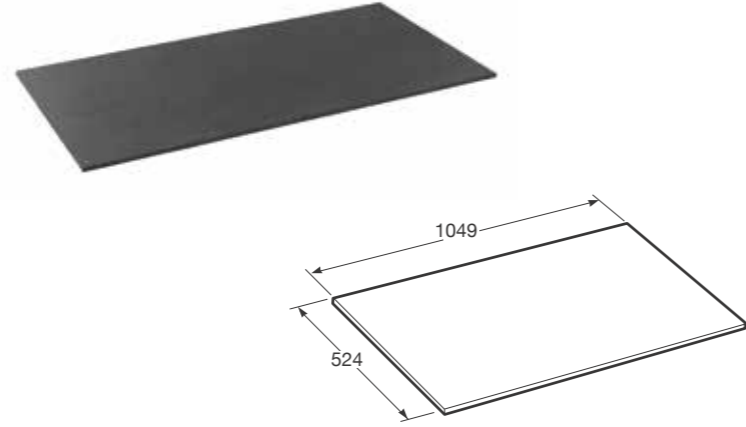

116 ISLAND tiles in "U" shape in greige cannetée finish

ISLAND tiles in "L" shape in nero shagreen finish 117

ISLAND CERAMIC TILES

NERO SHAGREEN LOGO.

524 x 1049 mm
Ref. TJ6TDK161

	Pieces	Kg	m ²
Box:	1	13,7	0,55
	Boxes	Kg	m ²
Pallet:	10	154,00	5,50