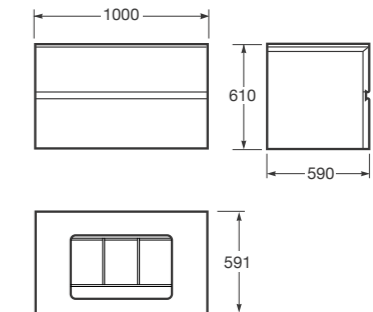

1000 mm wall-hung furniture with back painted glass countertop, soft-close upper and lower drawer.

Compatible with:
Ref. A3270C7..0) - 660 x 420 x 60 mm over countertop washbasin.
Ref. A5A4476..0 - Built-in 3 holes basin mixer with 230 mm length central spout.
Ref. A505402407 - Click-clack waste to be installed with ceramic cover included in the washbasins.

Ref. A8572178..
1000 x 590 x 610 mm

Finishes:
19 Silver
20 Greige
21 Nero