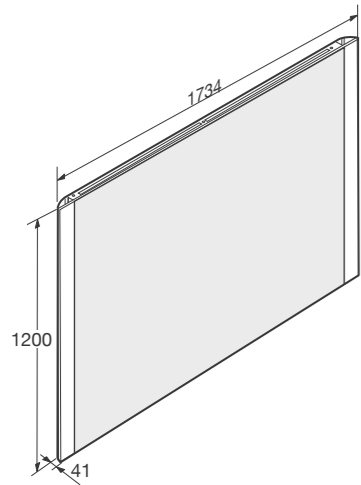

Mirror 1734 x 1200mm.
It includes: demister, Maxiclean, lateral, upper and lower lights which must be used with a DALI dimmer system (DALI dimmer system is not included, 88W - IP44 - A energy efficiency - Warm lights).

Ref. A812224000
1734 x 41 x 1200 mm