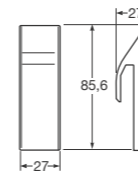

Accessories for profile shelf:
Hook for profile shelf.

Ref. A8164500..
27 x 27 x 85,6 mm

Finishes:
01 Chrome
39 Nero
40 Greige
57 Brushed steel