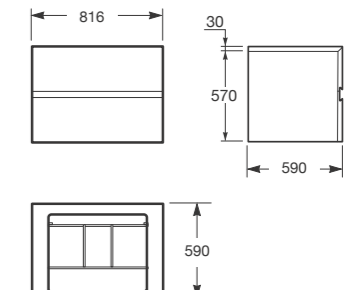

816 mm wall-hung furniture with lacquered countertop, upper and lower drawer with Soft Close. Compatible with 770 mm countertop washbasin (Ref. A327760..0).

Ref. A8567098..
816 x 590 x 600 mm

Finishes:
19 Silver
20 Greige
21 Nero