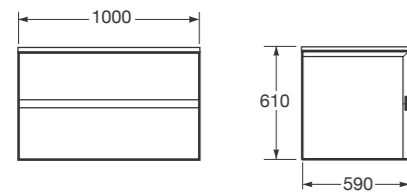

Furniture

1000 mm wall-hung furniture with back painted glass countertop, soft-close upper and lower drawer.

Compatible with 660 x 470 x 6 mm countertop washbasin with 1-3 tapholes (Ref. A3270C2..0, Ref. A3270C2..2, Ref. A3270C2..3).

Ref. A8571998..

1000 x 590 x 610 mm

Finishes:

19 Silver
20 Greige
21 Nero