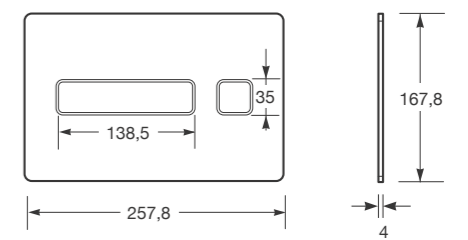

Electronic touchless dual flush operating plate with back painted glass and pattern finish. Compatible with Duplo support for wall-hung WC (Ref. A890090400).

Ref. A8901900..
257,8 x 4 x 167,8 mm

Finishes:
R3 Greige
R5 Dark metallic