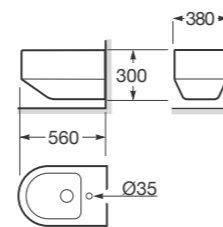

BAIA BIDET

Wall-hung bidet with 3 tapholes.

Ref. A3570C6..0
560 x 380 x 300 mm
Finishes:
00 Glossy white
91 Off-white
R3 Greige
R4 Dark metallic

Wall-hung bidet with 1 taphole.

Ref. A3570C5..0
560 x 380 x 300 mm
Finishes:
00 Glossy white
91 Off-white
R3 Greige
R4 Dark metallic