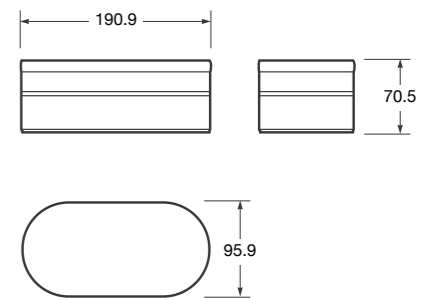

Box with dual division in Off-white finish and details in Greige.

Ref. A817500040
190,9 x 95,9 x 70,5 mm