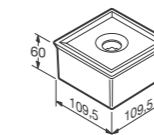

Square container with lid for profile shelf and furniture. (Translucent fumé color).

Ref. A816453043
109,5 x 109,5 x 60 mm