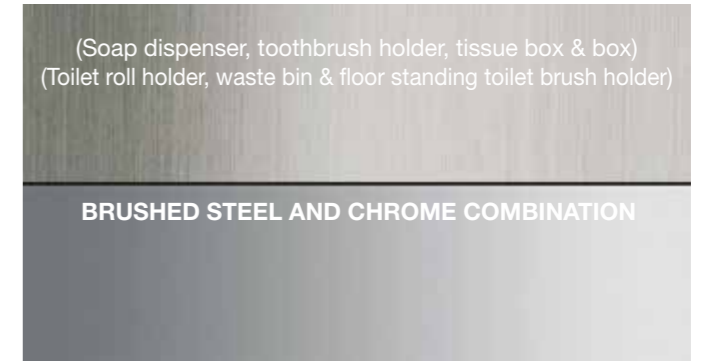

ACCESSORIES

The reproduction of the products included in this catalogue accurately represent those products, within the limits imposed by available techniques and in accordance with the best standards in the market. Nonetheless, these reproductions might present discrepancies with reality that are not substantial. The color and texture finishes are subject to color variations and this alone shall not be considered a manufacturing defect.