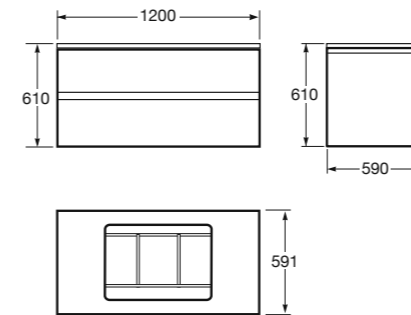

1200 mm wall-hung furniture with back painted glass countertop, soft-close upper and lower drawer.

Compatible with:

Ref. A3270C3..0 - 660 x 420 x 6 mm countertop washbasin

Ref. A5A4476..0 - Built-in 3 holes basin mixer with 230 mm length central spout.

Ref. A505402407 - Click-clack waste to be installed with ceramic cover included in the washbasins.

Ref. A8571948..

1200 x 590 x 610 mm

Finishes:

19 Silver
20 Greige
21 Nero