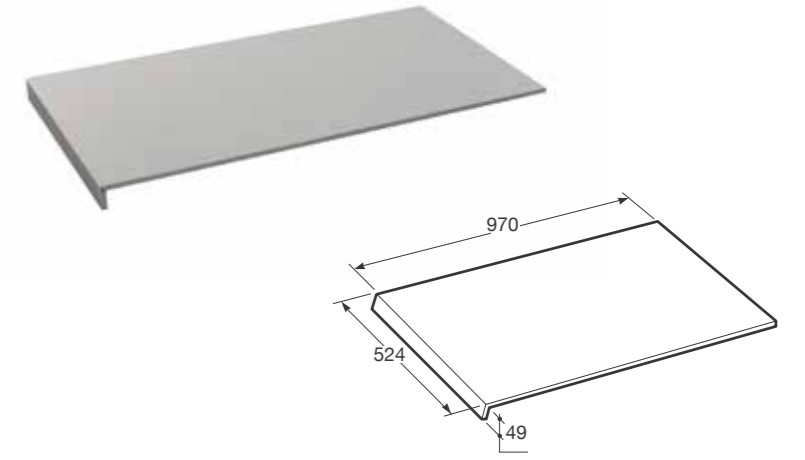

L4 OFF-WHITE LATTICE R 4,9 x 97.

49 x 524 x 970 mm
Ref. TJ7TDY021

	Pieces	Kg	m²
Box:	1	12,8	0,51
	Boxes	Kg	m²
Pallet:	5	90,25	2,54