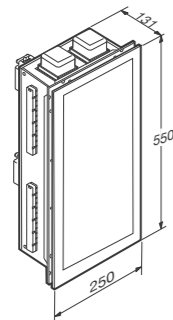

Built-in cabinet with magnifying mirror, electrical outlets, shelf and courtesy light (12 V/DC transformer not included).

Ref. A8164860.. (Right hand opening)
Ref. A8164800.. (Left hand opening)
250 x 131 x 550 mm

Finishes:
39 Nero
40 Greige
41 Silver