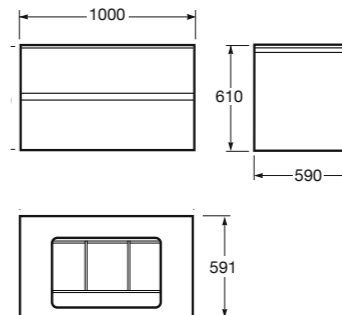

1000 mm wall-hung furniture with back painted glass countertop, soft-close upper and lower drawer.

Compatible with:

Ref. A3270C3..0 - 660 x 420 x 6 mm countertop washbasin.

Ref. A5A4476..0 - Built-in 3 holes basin mixer with 230 mm length central spout.

Ref. A505402407 - Click-clack waste to be installed with ceramic cover included in the washbasins.

Ref. A8571958..

1000 x 590 x 610 mm

Finishes:

19 Silver
20 Greige
21 Nero