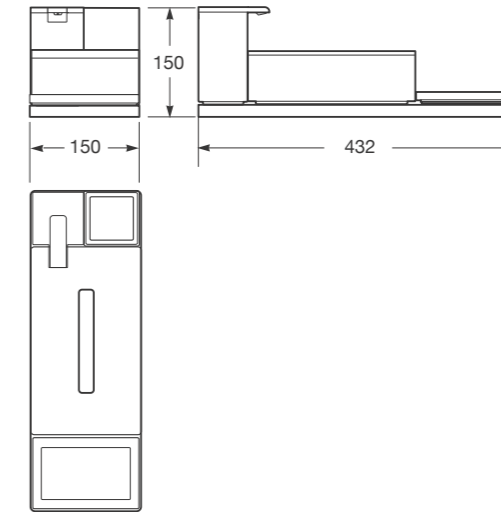

4 piece accessory set. It includes: soap dispenser, toothbrush holder, soap dish, tissue box holder and tray.

Ref. A8166280..
432 x 150 x 150 mm

Finishes:
01 Chrome
39 Nero
40 Greige
57 Brushed steel

3 piece accessory set. It includes: soap dispenser, toothbrush holder, soap dish and tray.

Ref. A8166270..
175 x 150 x 150 mm

Finishes:
01 Chrome
39 Nero
40 Greige
57 Brushed steel