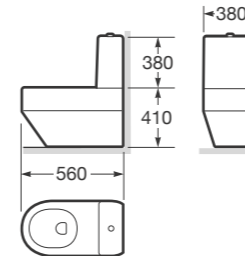

Close-coupled WC.
710 x 380 x 790 mm

Rimless back to wall close-coupled WC with dual outlet.

Ref. A3420C7..0
710 x 380 x 410 mm

Dual flush 4,5/3 liters WC cistern with bottom inlet.

Ref. A3410C0..0
380 x 170 x 380 mm

Soft-closing Supralit® lacquered seat and cover.

Ref. A801C32..B
500 x 380 x 50 mm

Finishes:
00 Glossy white WC + Chrome dual flush push button
91 Off-white WC + Chrome dual flush push button
R3 Greige WC + Greige dual flush push button