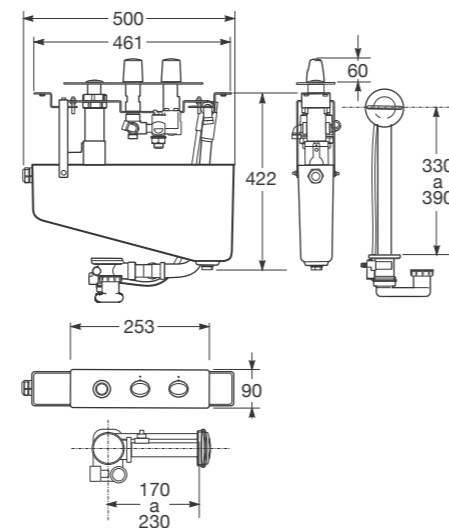

Thermostatic bath mixer for other bathtubs. It includes: handshower, 1,7m shower hose, bath filler with pop-up waste and overflow.

Ref. A5A2676..0
253 x 90 mm

Finishes:
C0 Chrome
VC Greige
VG Nero
VS Brushed steel