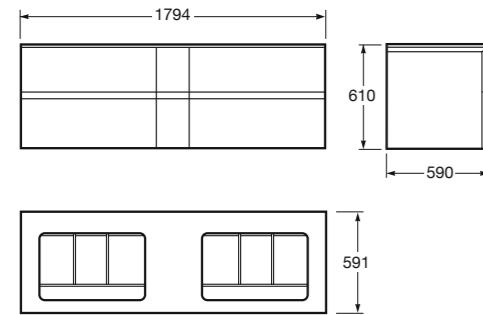

Ref. A8572218..

1000 x 590 x 610 mm

Finishes:

19 Silver
20 Greige
21 Nero

Countertop

Furniture

1800 mm wall-hung furniture with back painted glass countertop, double soft-close upper and lower drawers.

Compatible with: