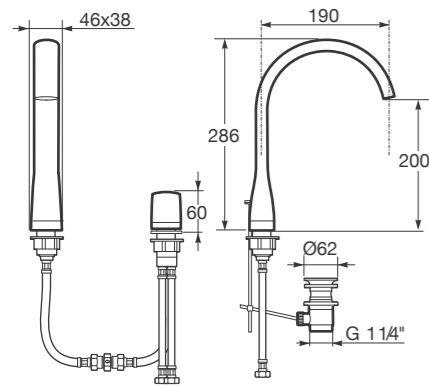

50 BAIA built-in 3 holes basin mixer in brushed steel finish

51 BAIA floorstanding bath-shower mixer in brushed steel finish

Single side lever washbasin mixer with pop-up waste. Fitted with a cartridge which saves water, Smart-Flow technology.