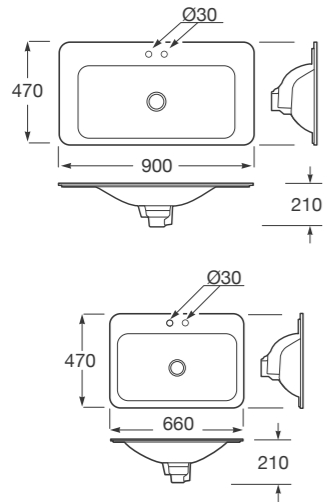

Countertop washbasin with 2 tapholes.
Compatible with single side lever faucet mixer of Armani/Roca Island collection for 30,5 mm tapholes (Ref. A5A3876..0).

Ref. A3270C0..2 900 x 470 x 6 mm
Ref. A3270C2..2 660 x 470 x 6 mm

Finishes:
00 Glossy white
91 Off-white
R3 Greige
R4 Dark metallic
R7 Shagreen dark metallic
R8 Matt gold
R9 Shagreen matt gold