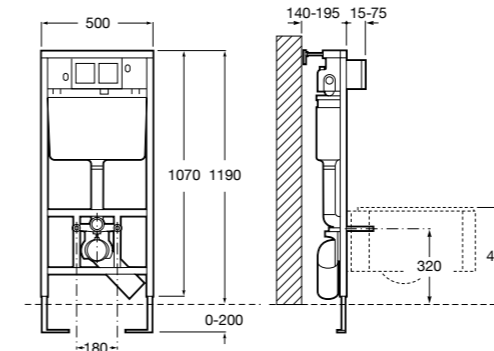

ISLAND & BAIA INSTALLATION SYSTEMS

Duplo support for wall-hung WC, special height.
Compatible with Armani/Roca Island collection built-in cabinets.

Ref. A890090400
500 x 140 - 195 x 1190 mm