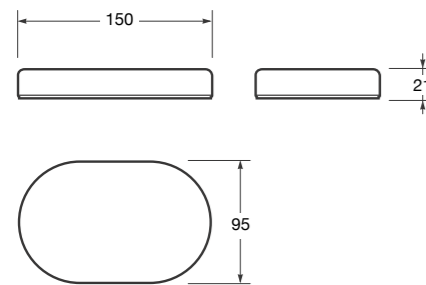

BAIA ACCESSORIES

BAIA ACCESSORIES

Soap dish in Off-white finish with detail in Greige.

Ref. A817499040
150 x 95 x 21 mm