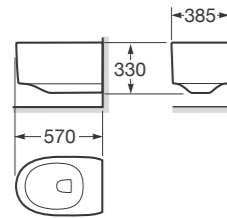

ISLAND WC

Wall-hung WC with hidden fixtures, Hide-Fix.

Ref. A346767..0
570 x 385 x 330 mm

Finishes:
00 Glossy white
91 Off-white
R3 Greige
R5 Nero