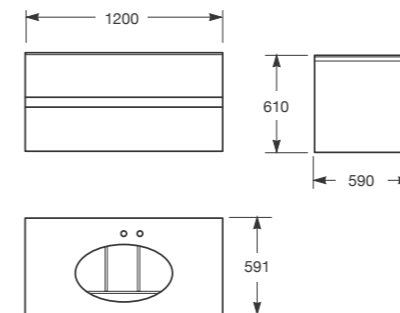

1200 mm wall-hung furniture with back painted glass countertop, upper and lower drawer with Soft Close.

Compatible with under-counter washbasin (Ref. A327762..0).

Ref. A8567178..
1200 x 590 x 610 mm

Finishes:
19 Silver
20 Greige
21 Nero