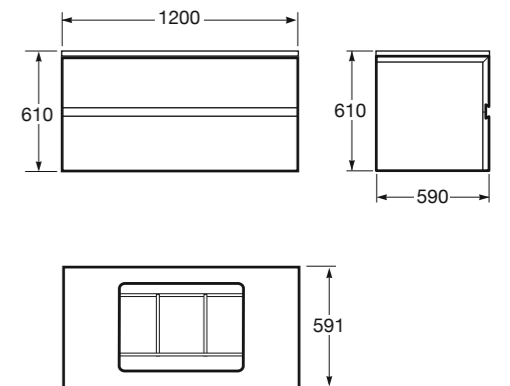

1200 mm wall-hung furniture with back painted glass countertop, soft-close upper and lower drawer.
Compatible with 660 x 470 x 6 mm countertop washbasin with 1-3 tapholes (Ref. A3270C2..0, Ref. A3270C2..2, Ref. A3270C2..3).

Ref. A8571988..
1200 x 590 x 610 mm

Finishes:
19 Silver
20 Greige
21 Nero