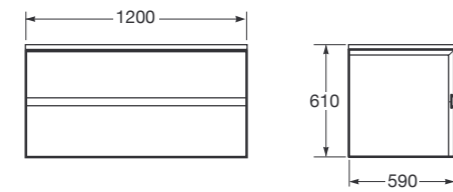

1200 mm wall-hung furniture with back painted glass countertop, soft-close upper and lower drawer.

Compatible with 900 x 470 x 6 mm countertop washbasin with 1-3 tapholes (Ref. A3270C0..0, Ref. A3270C0..2, Ref. A3270C0..3) or 1100 x 520 x 70 mm Surfex® countertop washbasin with 3 tapholes (Ref. A3270CE000).

Ref. A8572018..

1200 x 590 x 610 mm

Finishes:

19 Silver
20 Greige
21 Nero