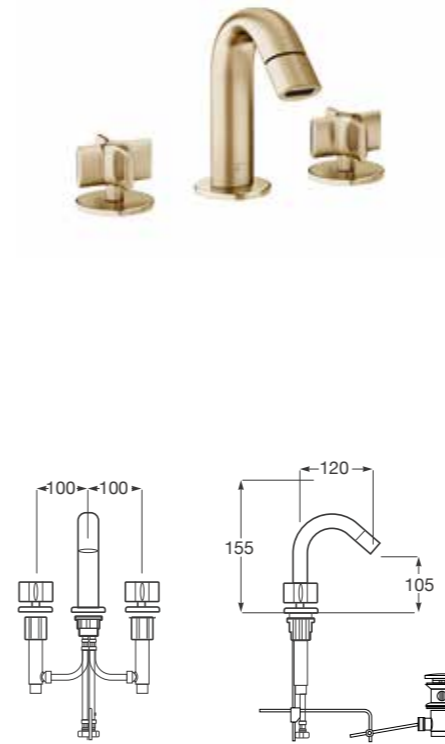

Deck mounted 3 holes bidet mixer with central spout and pop-up waste.

Ref. A5A7176..0
120 x 155 mm
Finishes:
C0 Chrome
VC Greige
VS Brushed steel