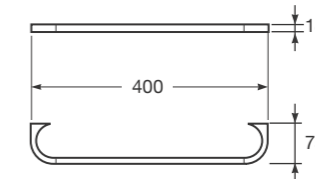

Towel rail.

Ref. A8172720..
400 x 75 x 18 mm

Finishes:
01 Chrome
40 Greige
57 Brushed steel