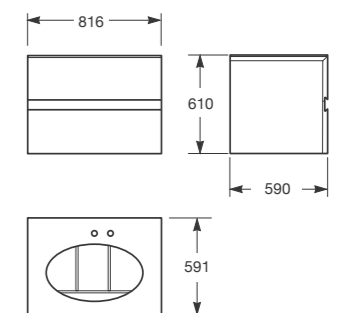

816 mm wall-hung furniture with back painted glass countertop, upper and lower drawer with Soft Close.

Compatible with under-counter washbasin (Ref. A327762..0).

Ref. A8567198..
816 x 590 x 610 mm

Finishes:
19 Silver
20 Greige
21 Nero