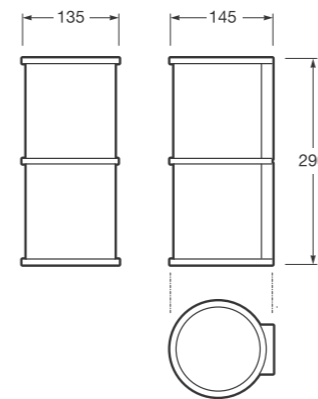

Wall lamp with semi-circular shape and LED light (14W - IP44 - Warm light).

Ref. A813084...
145 x 135 x 290 mm
Finishes:
342 Brushed steel
426 Greige

Magnifying mirror x5 with profile in Greige finish and base in Off-white.