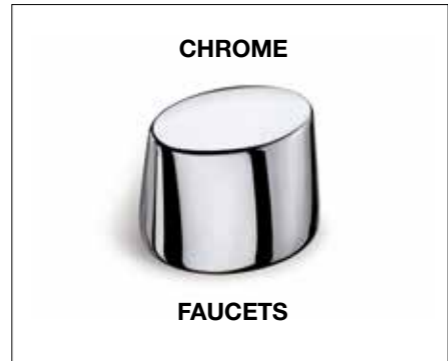

BUILT-IN CABINETS

FAUCETS

DIVIDERS

FURNITURE

WALL TILES
Shagreen texture

FLOOR TILES

ISLAND COLLECTION FINISHES (all matt finishes, except for indicated glossy ones)

OFF-WHITE