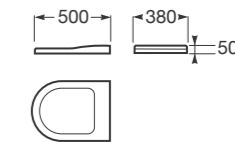

Dual flush 4,5/3 liters WC cistern with bottom inlet.

Ref. A3410C0..0
380 x 170 x 380 mm

Soft-closing Supralit® lacquered seat and cover.

Ref. A801C32..B
500 x 380 x 50 mm

Finishes:
00 Glossy white WC + Chrome dual flush push button
91 Off-white WC + Chrome dual flush push button
R3 Greige WC + Greige dual flush push button