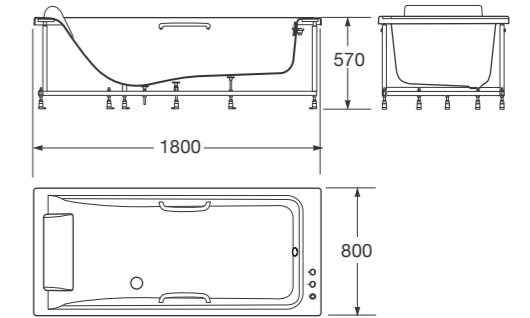

Ref. A5A2776..0
237 x 225 x 966 mm
Finishes:
C0 Chrome
VC Greige
VS Brushed steel

Built-in thermostatic shower column. It includes: handshower, 1,7 m shower hose and high-flow rain shower head.

Ref. A5A9776..0
599 x 305 x 2280 mm
Finishes:
C0 Chrome
VC Greige
VS Brushed steel

ISLAND BATHTUBS

Bathtub

Faucets and handles

Built-in bathtub 2145 x 1100 mm with Soft-Air massage, water chromotherapy, Water-Chromo. It includes: deck mounted thermostatic faucet with handshower, 1,7 m shower hose, aperture to fill bathtub and overflow both hidden within the perimeter Hide-Flow, brass handles and a soft headrest.