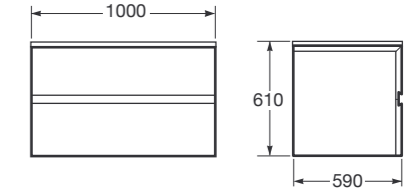

1000 mm wall-hung furniture with back painted glass countertop, soft-close upper and lower drawer.

Compatible with 660 x 470 x 60 mm over countertop washbasin with 1-3 tapholes (Ref. A3270C6..0, Ref. A3270C6..2, Ref. A3270C6..3).

Ref. A8572218..

1000 x 590 x 610 mm

Finishes:

19 Silver
20 Greige
21 Nero