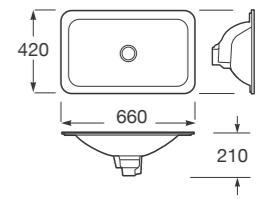

Countertop washbasin with 3 tapholes.

Ref. A3270C0..3
900 x 470 x 6 mm

Ref. A3270C2..3
660 x 470 x 6 mm

Finishes:
00 Glossy white
91 Off-white
R3 Greige
R4 Dark metallic
R7 Shagreen dark metallic
R8 Matt gold
R9 Shagreen matt gold

Countertop washbasin.

Compatible with click-clack waste (Ref. A505402407) for built-in 3 holes basin mixer (Ref. A5A3576..0 or Ref. A5A4476..0) to be fitted with ceramic cover.

Ref. A3270C1..0
900 x 420 x 6 mm

Ref. A3270C3..0
660 x 420 x 6 mm

Finishes:
00 Glossy white
91 Off-white
R3 Greige
R4 Dark metallic
R7 Shagreen dark metallic
R8 Matt gold
R9 Shagreen matt gold