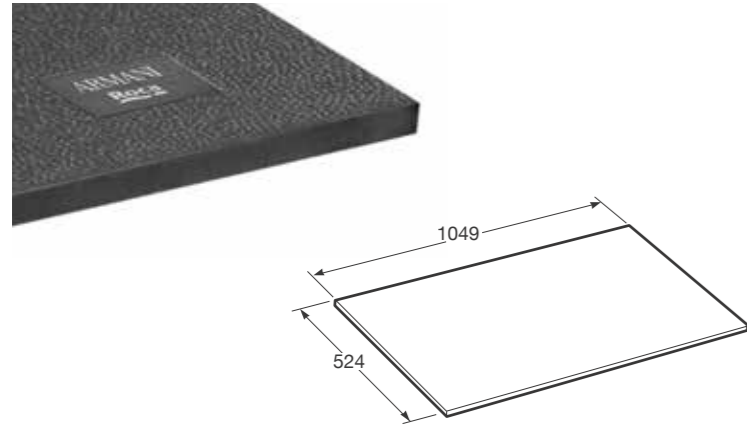

ISLAND CERAMIC TILES

NERO SHAGREEN LOGO.

524 x 1049 mm
Ref. TJ6TDK161

	Pieces	Kg	m²
Box:	1	13,7	0,55
	Boxes	Kg	m²
Pallet:	10	154,00	5,50