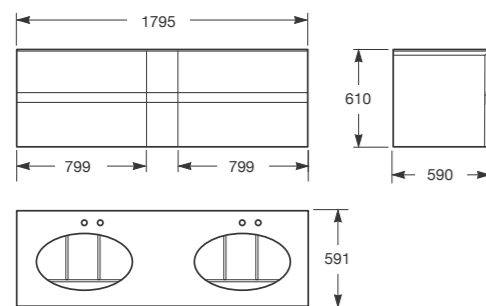

Countertop

Furniture

1800 mm wall-hung furniture with back painted glass countertop, double upper and lower drawer with Soft Close.

Compatible with 2 under-counter washbasins (Ref. A327762..0).

Ref. A8567158..
1795 x 590 x 610 mm

Finishes:
19 Silver
20 Greige
21 Nero