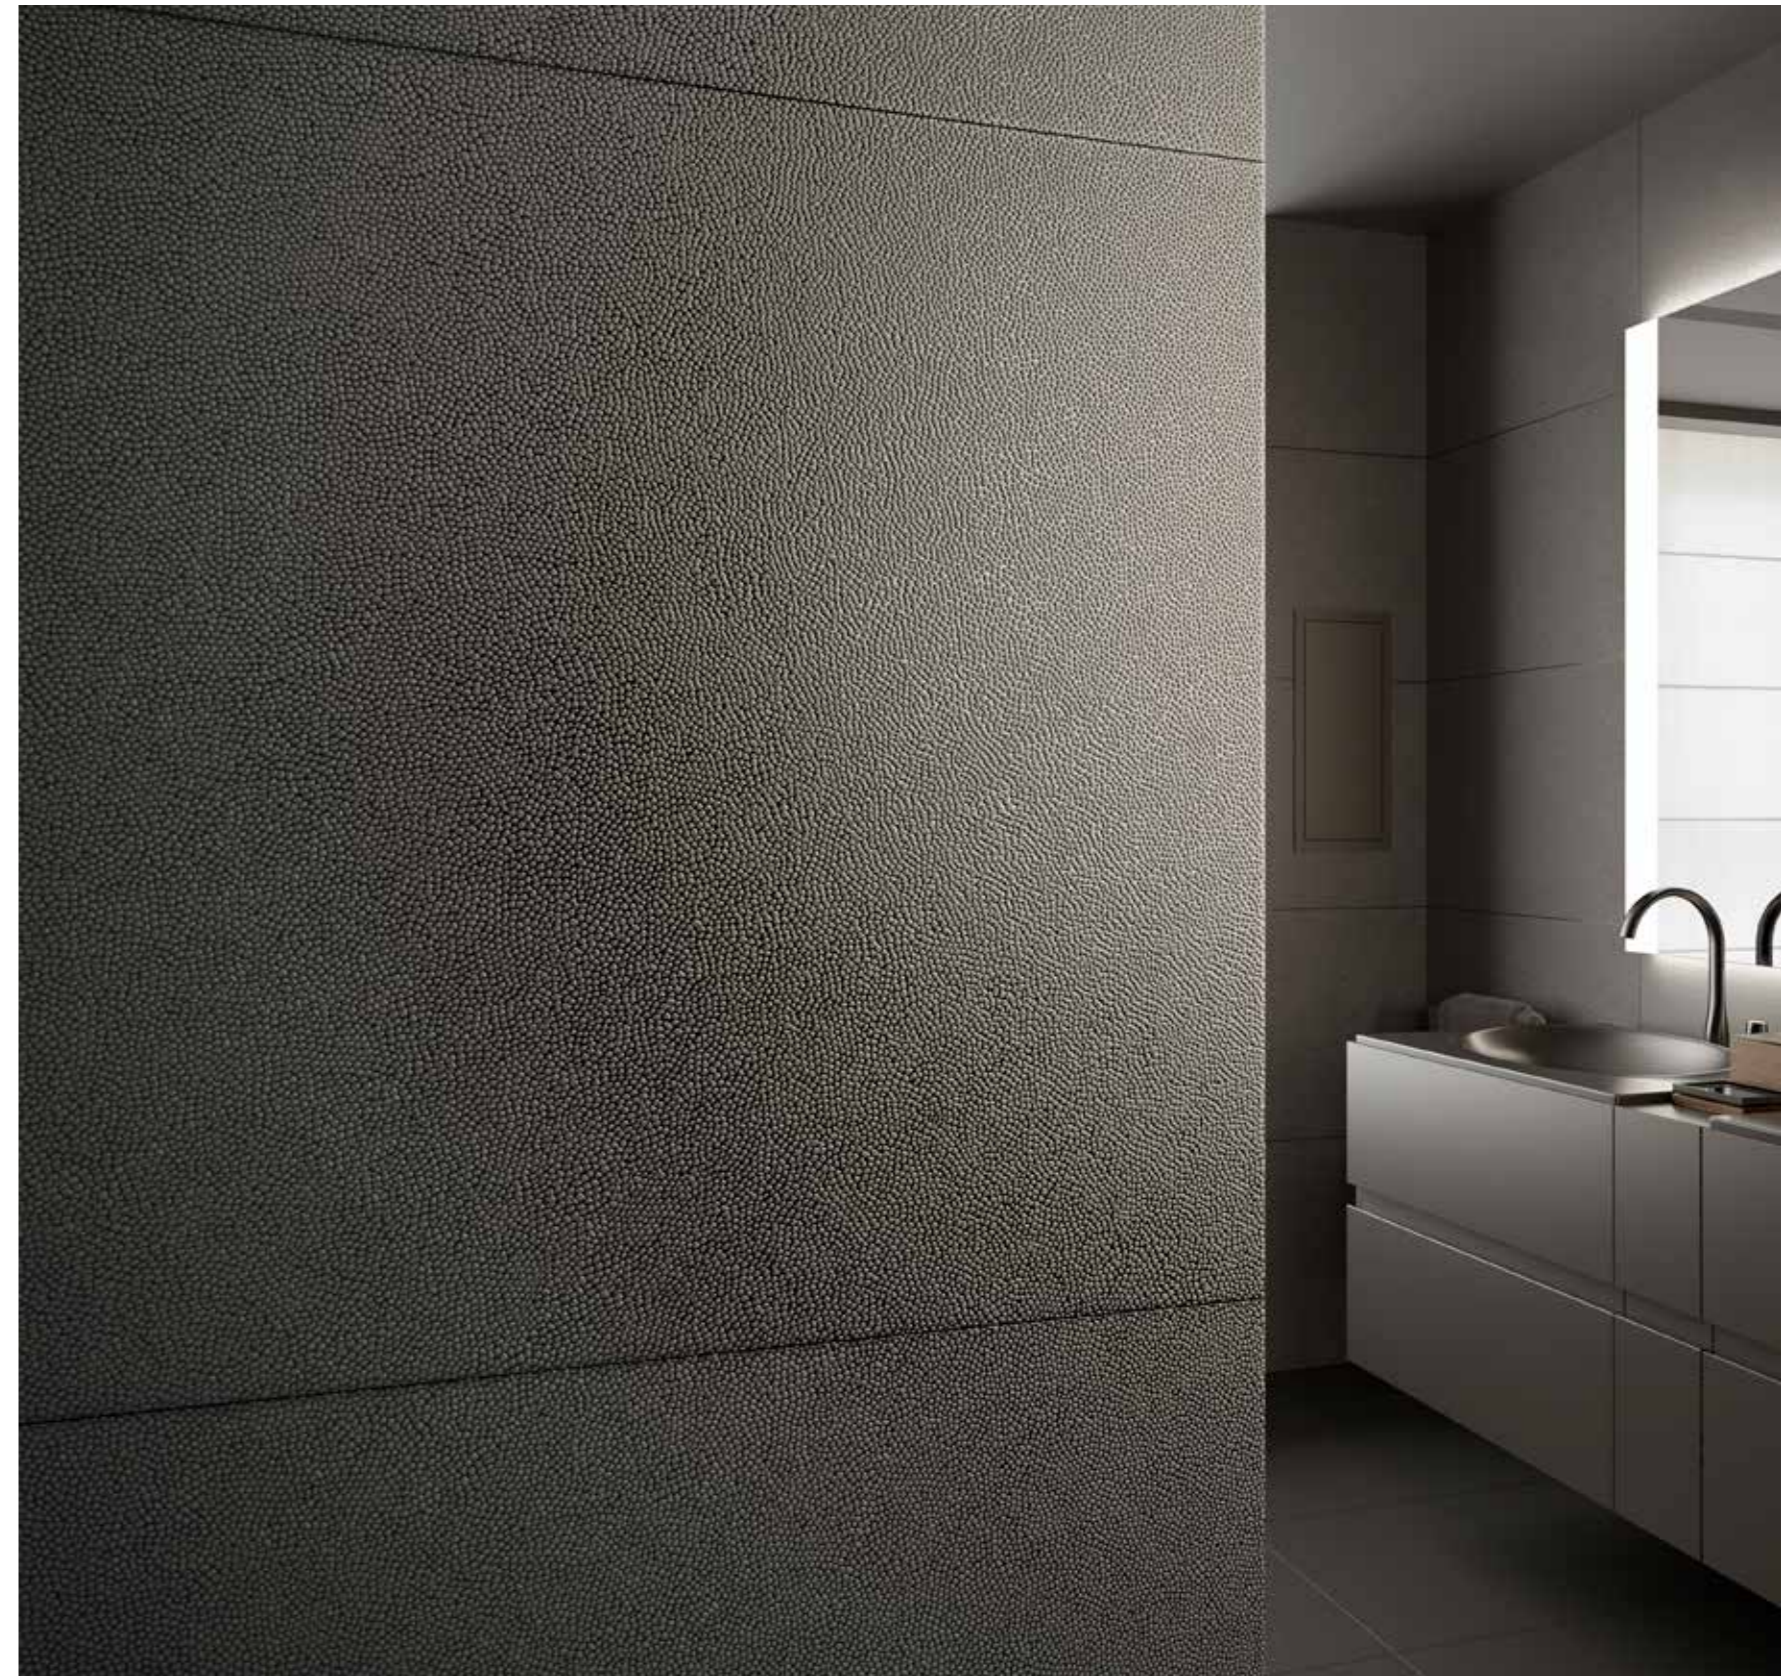

ISLAND tiles in "L" shape in nero shagreen finish 117