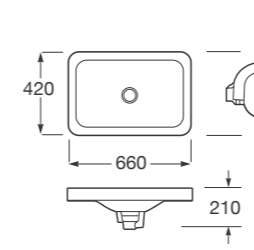

Over countertop washbasin.
Compatible with click-clack waste (Ref. A505402407) for built-in 3 holes basin mixer (Ref. A5A3576..0 or Ref. A5A4476..0) to be fitted with ceramic cover.

Ref. A3270C7..0 660 x 420 x 60 mm

Finishes:
00 Glossy white
91 Off-white
R3 Greige
R4 Dark metallic
R7 Shagreen dark metallic
R8 Matt gold
R9 Shagreen matt gold