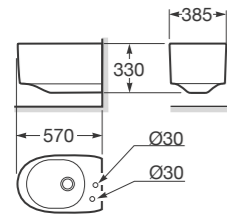

ISLAND BIDET

Wall-hung bidet with 2 tapholes of 30,5 mm and hidden fixtures, Hide-Fix.
Compatible with single side lever bidet faucet mixer of Armani/Roca Island collection (Ref. A5A6076..0).

Ref. A357765..0
570 x 385 x 330 mm
Finishes:
00 Glossy white
91 Off-white
R3 Greige
R5 Nero

Soft-closing Supralit® lacquered cover.
Compatible with wall-hung bidet (Ref. A357765..0).

Ref. A806762..4
525 x 388 x 48 mm
Finishes:
00 Glossy white
91 Off-white
R3 Greige
R5 Nero