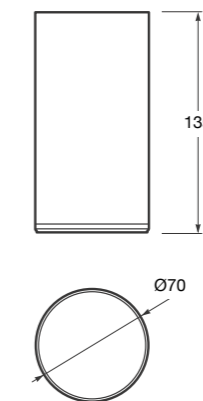

Toothbrush holder in brushed finish and gloss detail.

Ref. A8174920..
70 x 135 mm
Finishes:
40 Greige and Shiny Greige
57 Brushed Steel and Chrome