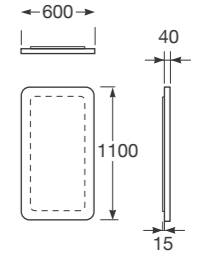

Mirror with metallic frame.

Ref. A8123440..
600 x 55 x 1100 mm

Finishes:
40 Greige
57 Brushed steel