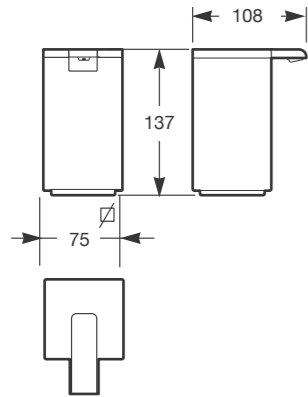

Soap dispenser.

Ref. A8166230..
108 x 75 x 137 mm

Finishes:
01 Chrome
39 Nero
40 Greige
57 Brushed steel