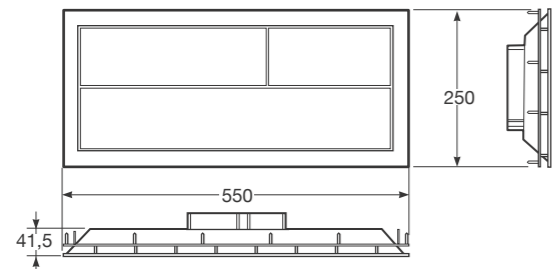

ISLAND WC FLUSH PLATES

Built-in 3/6 liters dual electronic soft touch flush operating plate. Compatible with Duplo support for wall-hung WC (Ref. A890090400) and Armani/Roca Island collection built-in cabinets. Width: 550 mm.

Ref. A8164880..
550 x 41,5 x 250 mm

Finishes:
40 Greige
39 Nero
41 Silver