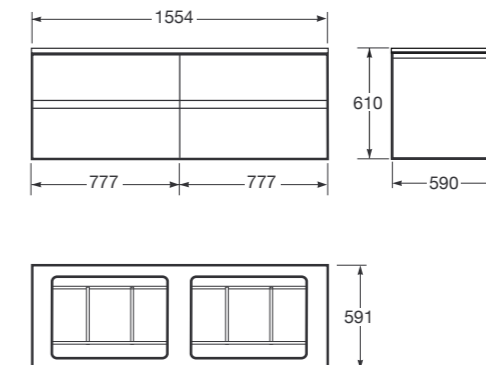

1550 mm wall-hung furniture with back painted glass countertop, double soft-close upper and lower drawers.
Compatible with two 660 x 470 x 6 mm countertop washbasins with 1-3 tapholes (Ref. A3270C2..0, Ref. A3270C2..2, Ref. A3270C2..3).

Ref. A8571978..
1554 x 590 x 610 mm

Finishes:
19 Silver
20 Greige
21 Nero