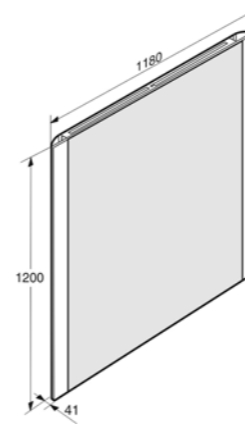

Ref. A812224000
1734 x 41 x 1200 mm

Mirror 1734 x 1200 mm.
It includes: demister, Maxiclean, lateral, upper and lower LED lights. (88W - IP44 - A energy efficiency - Warm lights).

Ref. A812223000
1734 x 41 x 1200 mm

Mirror 1534 x 1200 mm.
It includes: demister, Maxiclean, lateral, upper and lower LED lights. (84W - IP44 - A energy efficiency - Warm lights).

Ref. A812222000
1534 x 41 x 1200 mm

Mirror 1180 x 1200 mm.
It includes: demister, Maxiclean, lateral, upper and lower LED lights. (68W - IP44 - A energy efficiency - Warm lights).

Ref. A812221000
1180 x 41 x 1200 mm

Mirror 980 x 1200 mm.
It includes: demister, Maxiclean, lateral, upper and lower LED lights. (64W - IP44 - A energy efficiency - Warm lights).

Ref. A812220000
980 x 41 x 1200 mm