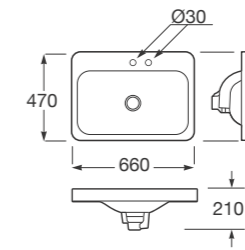

Over countertop washbasin with 2 tapholes.
Compatible with single side lever faucet mixer of Armani/Roca Island collection for 30,5 mm tapholes (Ref. A5A3876..0)

Ref. A3270C6..2 660 x 470 x 60 mm

Finishes:
00 Glossy white
91 Off-white
R3 Greige
R4 Dark metallic
R7 Shagreen dark metallic
R8 Matt gold
R9 Shagreen matt gold