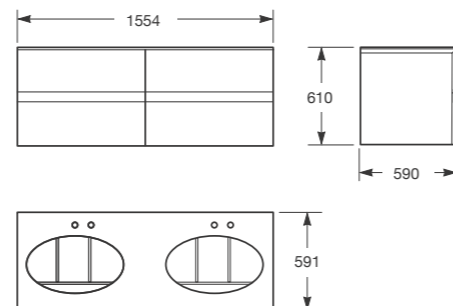

1550 mm wall-hung furniture with back painted glass countertop, double upper and lower drawer with Soft Close.

Compatible with 2 under-counter washbasins (Ref. A327762..0).

Ref. A8567168..
1554 x 590 x 610 mm

Finishes:
19 Silver
20 Greige
21 Nero