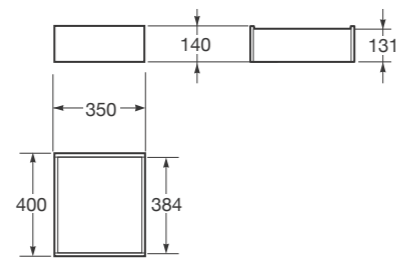

Large interior container for lower drawer only.

Ref. A856541128
400 x 350 x 140 mm