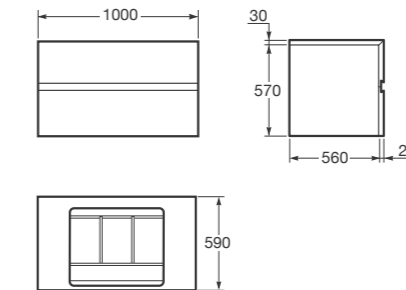

1000 mm wall-hung furniture with lacquered countertop, upper and lower drawer with Soft Close. Compatible with 650 mm countertop washbasin (Ref. A327761..0).

Ref. A8565388..
1000 x 590 x 600 mm

Finishes:
19 Silver
20 Greige
21 Nero