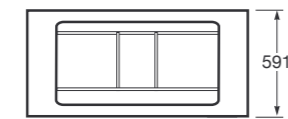

1200 mm wall-hung furniture with back painted glass countertop, soft-close upper and lower drawer.

Compatible with 900 x 470 x 6 mm countertop washbasin with 1-3 tapholes (Ref. A3270C0..0, Ref. A3270C0..2, Ref. A3270C0..3) or 1100 x 520 x 70 mm Surfex® countertop washbasin with 3 tapholes (Ref. A3270CE000).

Ref. A8572018..

1200 x 590 x 610 mm

Finishes:

19 Silver
20 Greige
21 Nero