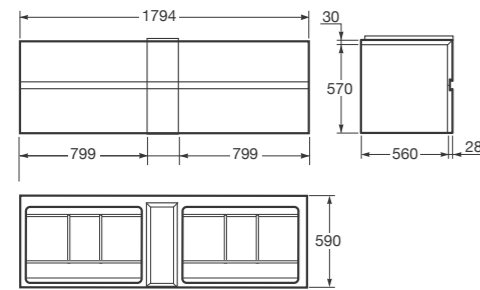

1800 mm wall-hung furniture with lacquered countertop, double upper and lower drawer with Soft Close. Compatible with two 770 mm countertop washbasins (Ref. A327760..0).

Ref. A8565358..
1794 x 590 x 600 mm

Finishes:
19 Silver
20 Greige
21 Nero