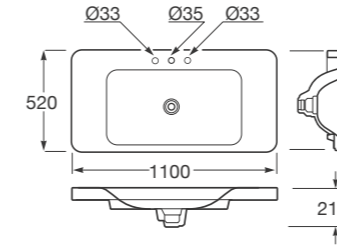

Ref. A3270C6..0 660 x 470 x 60 mm

Finishes:
00 Glossy white
91 Off-white
R3 Greige
R4 Dark metallic
R7 Shagreen dark metallic
R8 Matt gold
R9 Shagreen matt gold

Vitreous China

Wall-hung washbasin with 3 tapholes for pedestal.
Optional: 450 x 73 mm towel rail to be installed under the washbasin.
(Ref. A8164470..)