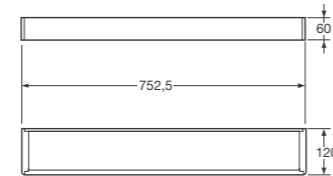

Profile shelf, serving as a towel rail and as storage when combined with specific accessories sold as separate. Hook (Ref. A8164500..), Containers (Ref. A816453043 and Ref. A816452043).

Measurements in mm.

Profile shelf 752,5 x 120 x 60 mm
Profile shelf 533,5 x 120 x 60 mm
Profile shelf 394 x 120 x 60 mm
Profile shelf 284,5 x 120 x 60 mm

Ref. A8164610..
Ref. A8164600..
Ref. A8164590..
Ref. A8164580..

Finishes:
01 Chrome
39 Nero
40 Greige
57 Brushed steel