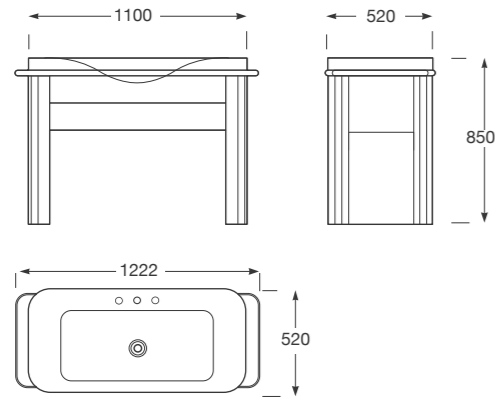

Furniture

Washbasin

Towel rail

Wood base furniture in lacquered greige oak-venered finish. It includes: greige lateral towel rails, off-white Surfex® countertop washbasin with 3 tapholes and lateral cabinets.

Ref. A851368429
1222 x 520 x 850 mm