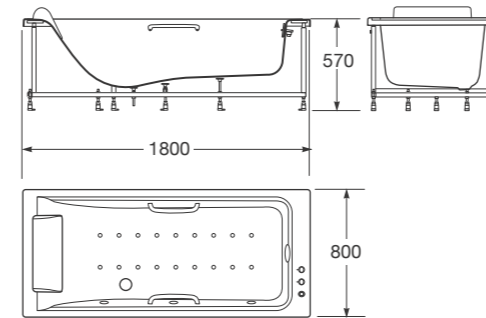

ISLAND BATHTUBS

Bathtub

Faucets and handles

Built-in bathtub 2145 x 1100 mm with Soft-Air massage, water chromotherapy, Water-Chromo. It includes: deck mounted thermostatic faucet with handshower, 1,7 m shower hose, aperture to fill bathtub and overflow both hidden within the perimeter Hide-Flow, brass handles and a soft headrest.