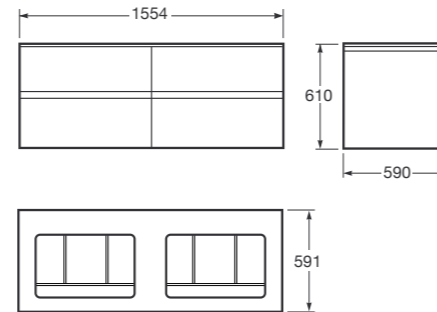

1550 mm wall-hung furniture with back painted glass countertop, double soft-close upper and lower drawers.

Compatible with:
Ref. A3270C7..0) - two 660 x 420 x 60 mm over countertop washbasins.
Ref. A5A4476..0 - Built-in 3 holes basin mixer with 230 mm length central spout.
Ref. A505402407 - Click-clack waste to be installed with ceramic cover included in the washbasins.

Ref. A8572158..
1554 x 590 x 610 mm

Finishes:
19 Silver
20 Greige
21 Nero