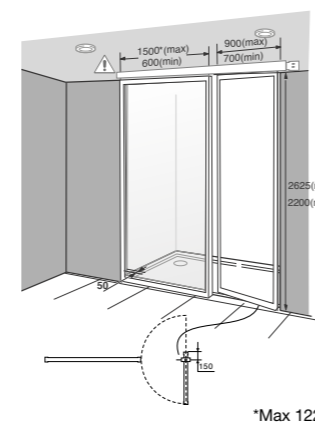

*Max 1222 for T1,T2, L1 or L2 glass type.

Fixed panel to be attached to one wall only (Ref. AR4)

Tailor-made fixed panel to be attached to one wall only and installed from floor to false ceiling. Glass available from transparent and translucent to double glass with colored fabrics in between. Frames available in all finishes of the collection.

Tailor made:	Ref. AR4
Measurements:	Glass finish:
Width: 1.500* mm max - 600 mm min	00 Transparent
(*1.222 mm max when with fabrics)	T1 Gold-silver fabric
Height: 2.625 mm max - 2.200 mm min	T2 Silver-silver fabric
Profile finishes:	LU Translucent
Hand:	L1 Translucent + T1 fabric
G Greige	L2 Translucent + T2 fabric
N Nero	
S Silver	
R. Right hand	
L. Left hand