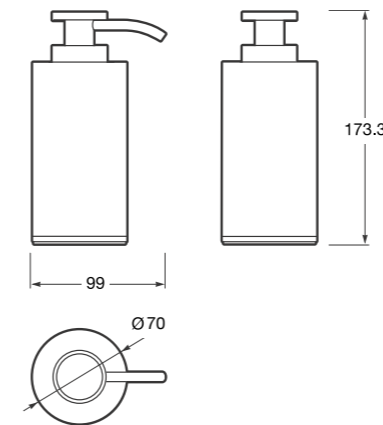

Soap dispenser in brushed finish and gloss details.

Ref. A8174940..
70 x 173,3 mm
Finishes:
40 Greige and Shiny Greige
57 Brushed Steel and Chrome