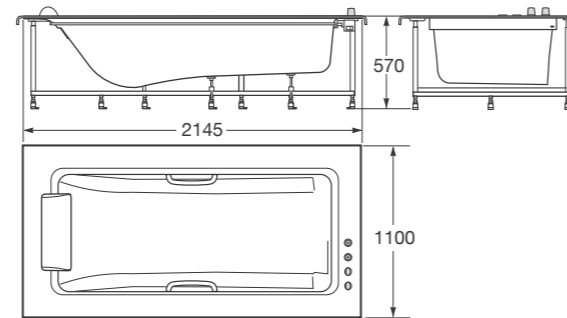

ISLAND BATHTUBS

Bathtub

Faucets and handles

Built-in bathtub 2145 x 1100 mm with Soft-Air massage, water chromotherapy, Water-Chromo. It includes: deck mounted thermostatic faucet with handshower, 1,7 m shower hose, aperture to fill bathtub and overflow both hidden within the perimeter Hide-Flow, brass handles and a soft headrest.