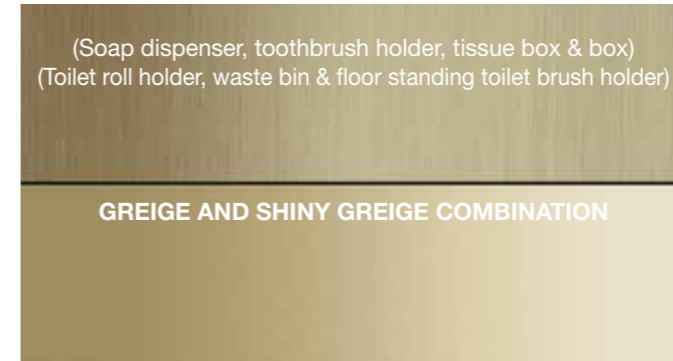

ACCESSORIES

The reproduction of the products included in this catalogue accurately represent those products, within the limits imposed by available techniques and in accordance with the best standards in the market. Nonetheless, these reproductions might present discrepancies with reality that are not substantial. The color and texture finishes are subject to color variations and this alone shall not be considered a manufacturing defect.