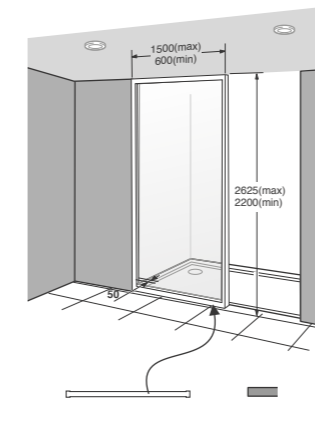

*Max 1222 for T1,T2, L1 or L2 glass type.

Set of two built-in fixed panels (Ref. AR1)

Set of two tailor-made fixed panels of the same width, to be installed between two walls. Glass available from transparent and translucent, to double glass with colored fabrics in between. Frames available in all finishes of the collection.

Tailor made:	Ref. AR1
Measurements:	Glass finish:
Width: 1.200 mm max - 600 mm min	00 Transparent
Height: 2.625 mm max - 1.630 mm min	T1 Gold-silver fabric
Profile finishes:	T2 Silver-silver fabric
Hand:	DG Variable opacity
G Greige	D1 Variable opacity + T1 fabric
N Nero	D2 Variable opacity + T2 fabric
S Silver	LU Translucent
R. Right hand	L1 Translucent + T1 fabric
L. Left hand	L2 Translucent + T2 fabric