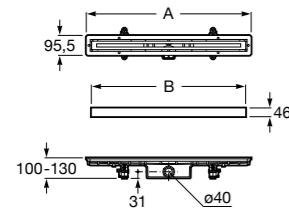

Built-in shower tray 1100 mm, Zero-to-Surface technology.

Ref. A373763..0

1100 x 800 x 65 mm

Finishes:

- 00 Glossy white
- 91 Off-white
- R3 Greige
- R5 Nero

ISLAND SHOWER TRAYS

InDrain Channel X3 - Installation drainage kit with support for ceramic plate (plate not included) and pre-installed geotextile fabric. Available in different dimensions. Compatible with Armani/Roca floor tiles.