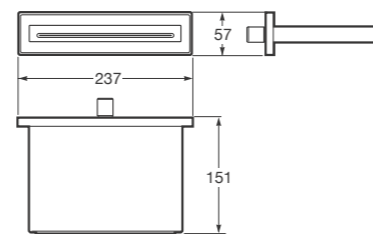

Wall mounted cascade spout with anti-limescale silicone, Easy-Clean system.

Ref. A5A1876..0
237 x 151 x 57 mm

Finishes:
C0 Chrome
VC Greige
VG Nero
VS Brushed steel