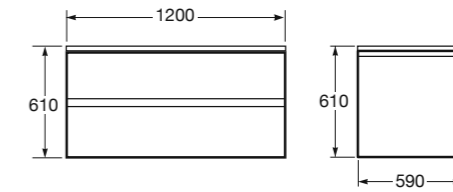

1200 mm wall-hung furniture with back painted glass countertop, soft-close upper and lower drawer.

Compatible with 660 x 470 x 60 mm over countertop washbasin with 1-3 tapholes (Ref. A3270C6..0, Ref. A3270C6..2, Ref. A3270C6..3).

Ref. A8572208..

1200 x 590 x 610 mm

Finishes:

19 Silver
20 Greige
21 Nero