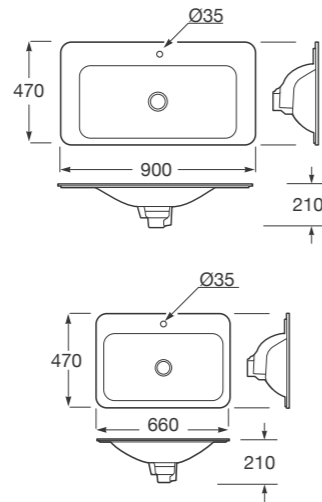

Countertop washbasin with 1 taphole.

Ref. A3270C0..0 900 x 470 x 6 mm
Ref. A3270C2..0 660 x 470 x 6 mm

Finishes:
00 Glossy white
91 Off-white
R3 Greige
R4 Dark metallic
R7 Shagreen dark metallic
R8 Matt gold
R9 Shagreen matt gold