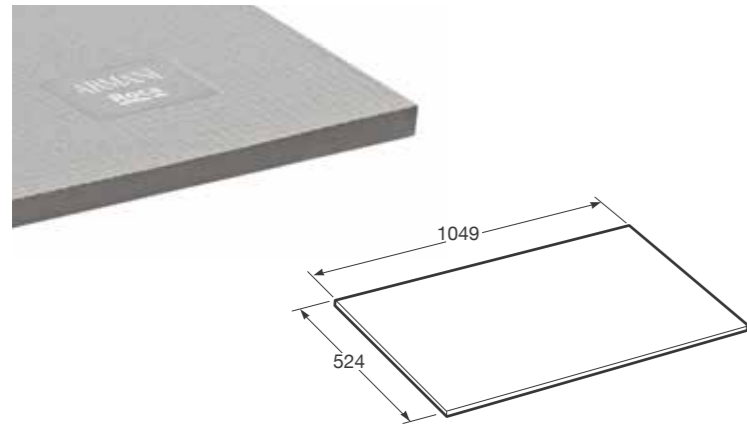

ISLAND CERAMIC TILES

OFF-WHITE LATTICE LOGO.

524 x 1049 mm
Ref. TJ6TDK021

	Pieces	Kg	m²
Box:	1	13,7	0,55
	Boxes	Kg	m²
Pallet:	10	154,00	5,50