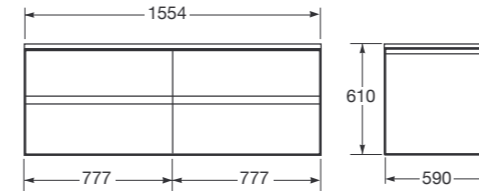

1550 mm wall-hung furniture with back painted glass countertop, double soft-close upper and lower drawers.

Compatible with two 660 x 470 x 60 mm over countertop washbasins with 1-3 tapholes (Ref. A3270C6..0, Ref. A3270C6..2, Ref. A3270C6..3).

Ref. A8572198..

1554 x 590 x 610 mm

Finishes:

19 Silver
20 Greige
21 Nero