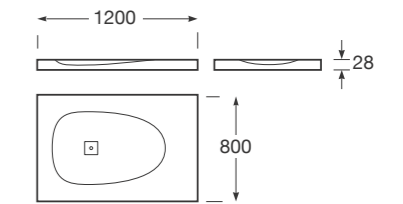

Standard dimensions for superslim Stonex® shower tray with lateral drain and exclusive anti-slip texture.

Ref. AP5014B032001..0

1200 x 800 x 28 mm
XS standard dimension superslim Stonex® shower tray with lateral waste.

Finishes:

10 Off-white
R3 Greige
R4 Dark metallic