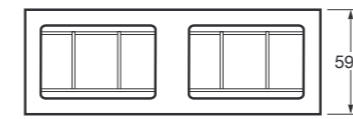

1550 mm wall-hung furniture with back painted glass countertop, double soft-close upper and lower drawers.

Compatible with two 660 x 470 x 60 mm over countertop washbasins with 1-3 tapholes (Ref. A3270C6..0, Ref. A3270C6..2, Ref. A3270C6..3).

Ref. A8572198..

1554 x 590 x 610 mm

Finishes:

19 Silver
20 Greige
21 Nero