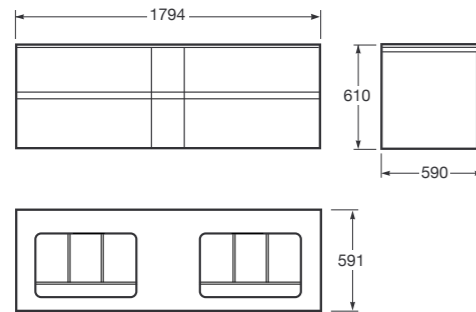

Countertop

Furniture

1800 mm wall-hung furniture with back painted glass countertop, double soft-close upper and lower drawers.

Compatible with:
Ref. A3270C7..0) - two 660 x 420 x 60 mm over countertop washbasins.
Ref. A5A4476..0 - Built-in 3 holes basin mixer with 230 mm length central spout.
Ref. A505402407 - Click-clack waste to be installed with ceramic cover included in the washbasins.

Ref. A8572148..
1794 x 590 x 610 mm

Finishes:
19 Silver
20 Greige
21 Nero