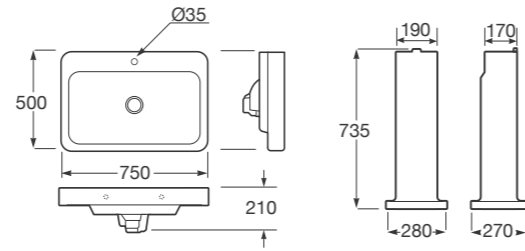

Ref. A3270C6..0 660 x 470 x 60 mm

Finishes:
00 Glossy white
91 Off-white
R3 Greige
R4 Dark metallic
R7 Shagreen dark metallic
R8 Matt gold
R9 Shagreen matt gold

Vitreous China

Wall-hung washbasin with 3 tapholes for pedestal.
Optional: 450 x 73 mm towel rail to be installed under the washbasin.
(Ref. A8164470..)