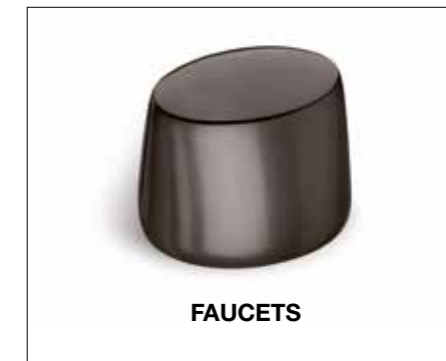

ACRYLIC BATHTUB