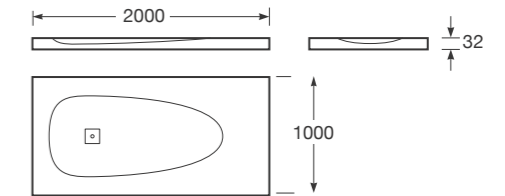

Standard dimensions for superslim Stonex® shower tray with lateral drain and exclusive anti-slip texture.

Ref. AP5017D03E801..0

2000 x 1000 x 32 mm
XXL standard dimension superslim Stonex® shower tray with lateral waste.

Finishes:

10 Off-white
R3 Greige
R4 Dark metallic