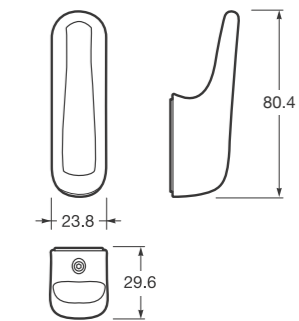

Ref. A8172710..
530 x 75 x 18 mm

Finishes:
01 Chrome
40 Greige
57 Brushed steel

Towel rail.

Ref. A8172720..
400 x 75 x 18 mm

Finishes:
01 Chrome
40 Greige
57 Brushed steel

BAIA ACCESSORIES

Wall mounted robe hook.