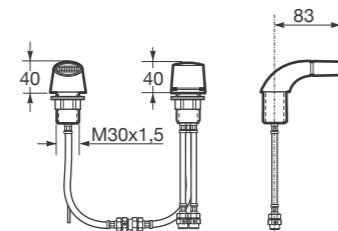

Single side lever bidet mixer with pop-up waste, hidden under bidet cover, Hide-Tap technology.

Compatible with Armani/Roca Island collection wall-hung bidet with 2 tapholes of 30,5 mm (Ref. A357765..0).

Ref. A5A6076..0
83 x 40 mm

Finishes:
C0 Chrome
VC Greige
VG Nero
VS Brushed steel