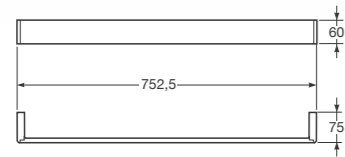

Finishes:
01 Chrome
39 Nero
40 Greige
57 Brushed steel

Wall mounted towel rail.

Measurements in mm.

Towel rail 752,5 x 75 x 60 mm
 Towel rail 533,5 x 75 x 60 mm
 Towel rail 394 x 75 x 60 mm
 Towel rail 284,5 x 75 x 60 mm