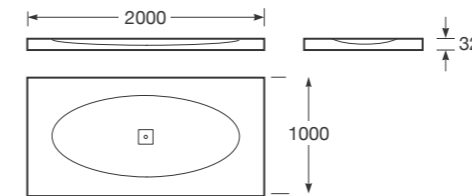

BAIA SHOWER TRAYS

Standard dimensions for superslim Stonex® shower tray with central drain and exclusive anti-slip texture.

Ref. AP5107D03E801..0

2000 x 1000 x 32 mm
XXL standard dimension superslim Stonex® shower tray with central waste.

Finishes:

10 Off-white
R3 Greige
R4 Dark metallic