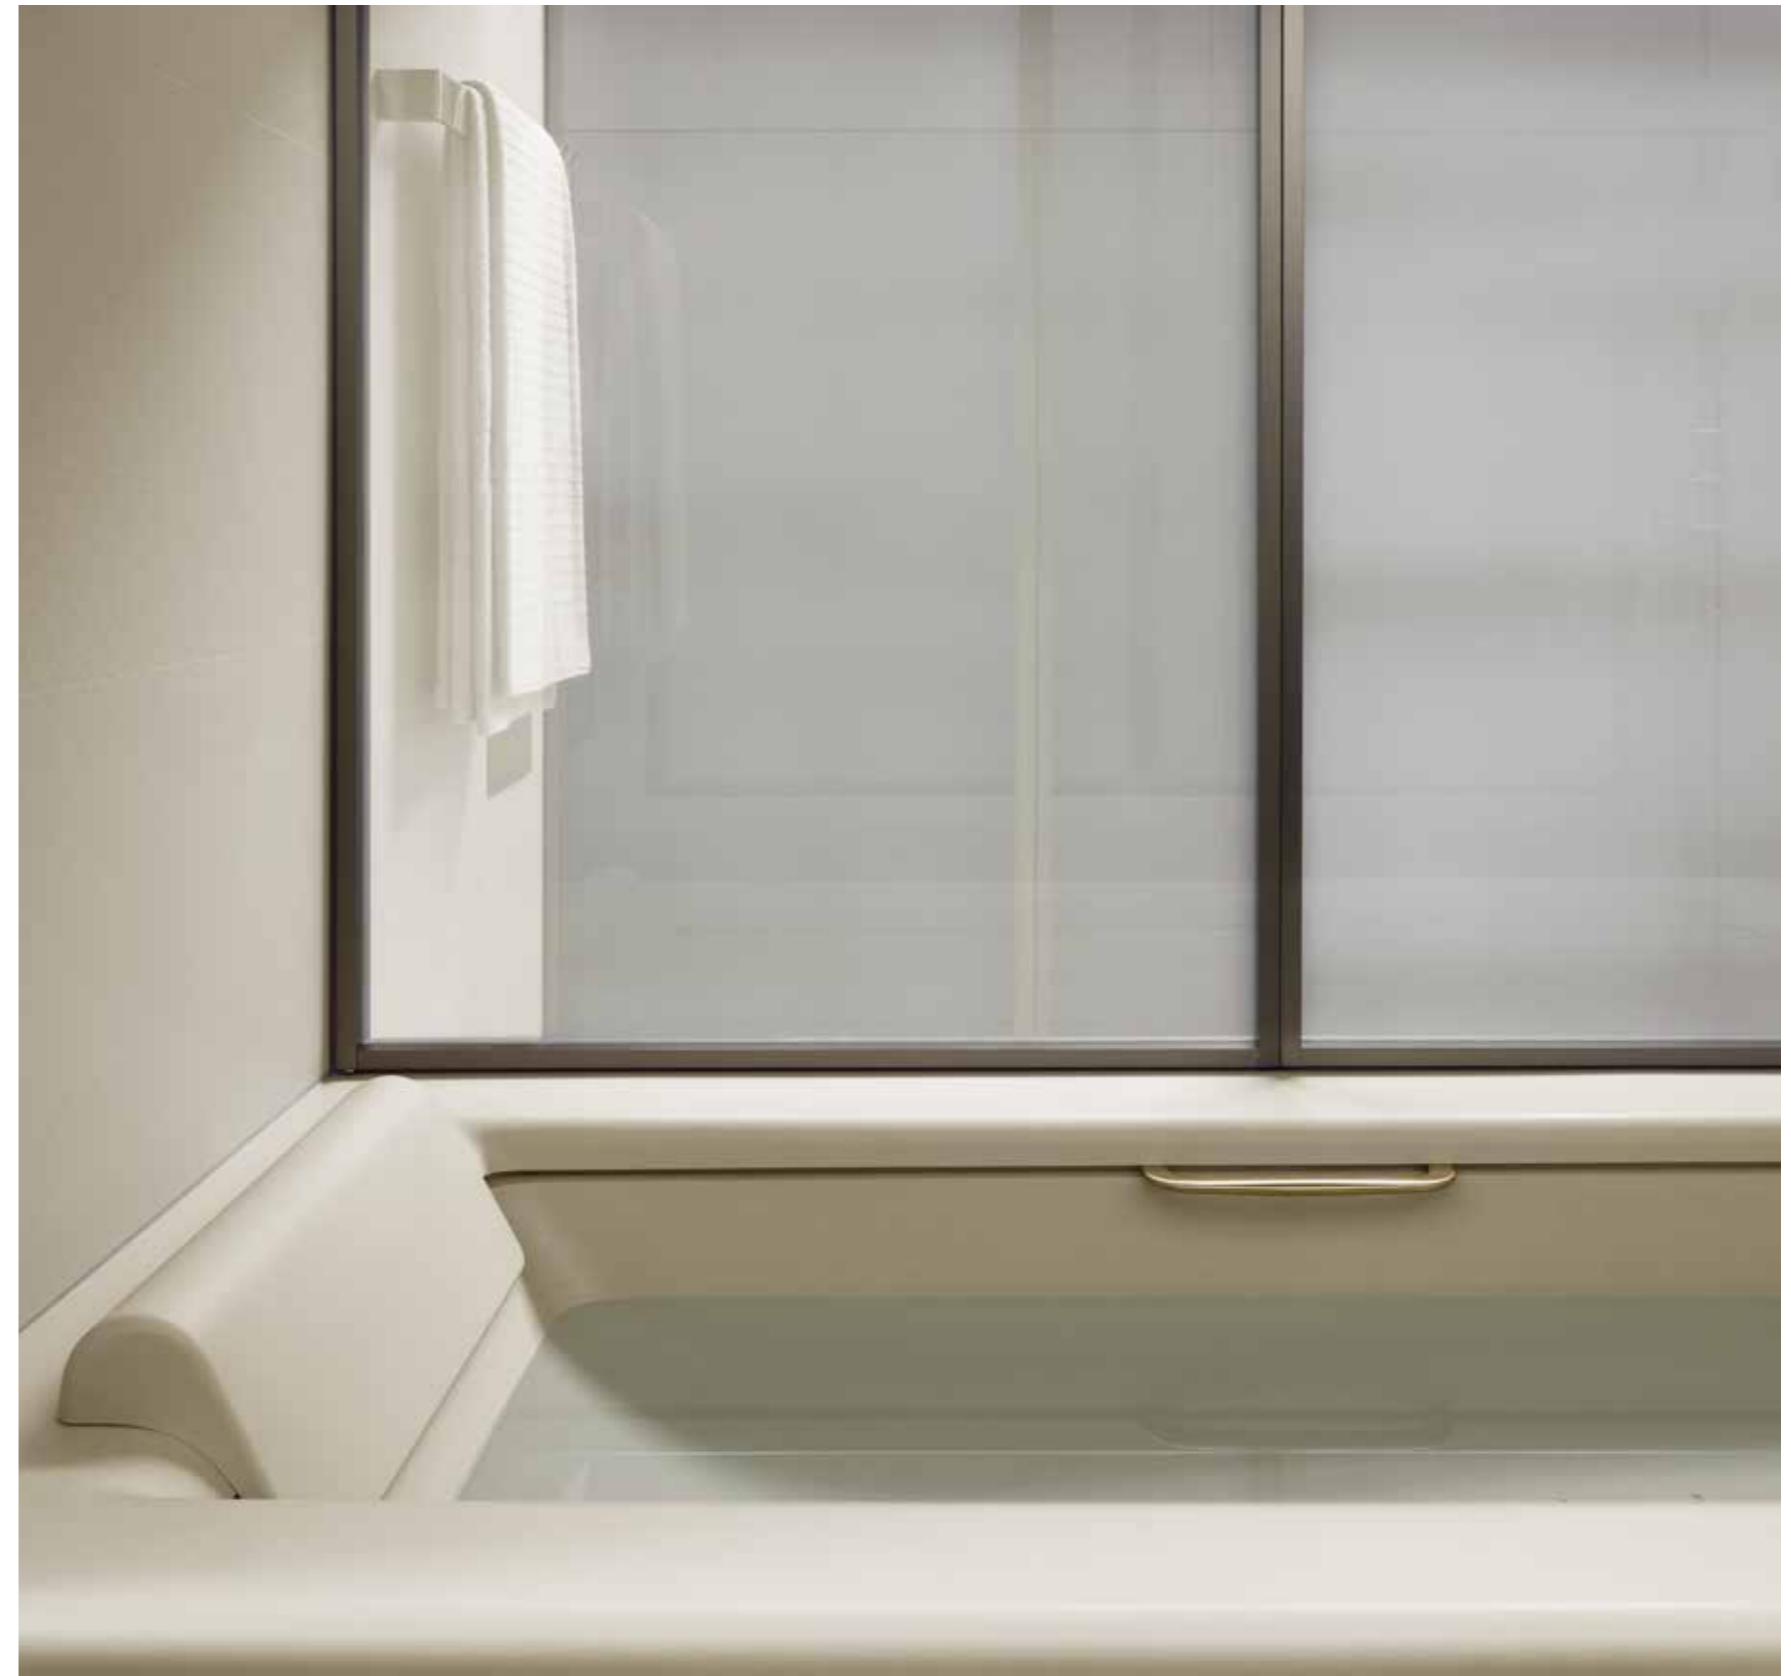

Deck mounted 3 holes bidet mixer with central spout and pop-up waste.

Ref. A5A7176..0
120 x 155 mm
Finishes:
C0 Chrome
VC Greige
VS Brushed steel

Floorstanding thermostatic bath-shower mixer. It includes: handshower and 1,5 shower hose.

Ref. A5A2776..0
237 x 225 x 966 mm
Finishes:
C0 Chrome
VC Greige
VS Brushed steel

Built-in thermostatic shower column. It includes: handshower, 1,7 m shower hose and high-flow rain shower head.

Ref. A5A9776..0
599 x 305 x 2280 mm
Finishes:
C0 Chrome
VC Greige
VS Brushed steel

WELLNESS

All bathtubs, either the retro-look freestanding version or any of the built-in options with or without soft-air massage and water chromotherapy, have been carefully designed to allow you to unwind and relax. Special attention has been paid to ergonomics and comfort while providing at the same time the luxurious touch to any bathroom with the exclusive finishes and sophisticated details. The importance of flexibility and the element of 'made-to-measure' is also evident for example in the extra-fine resin shower trays, presented in unique textures and finishes.