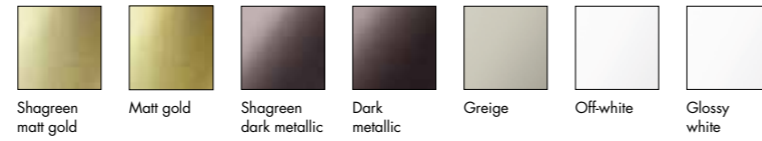

Countertop washbasin with 2 tapholes.
Compatible with single side lever faucet mixer of Armani/Roca Island collection for 30,5 mm tapholes (Ref. A5A3876..0).

Ref. A3270C0..2 900 x 470 x 6 mm
Ref. A3270C2..2 660 x 470 x 6 mm

Finishes:
00 Glossy white
91 Off-white
R3 Greige
R4 Dark metallic
R7 Shagreen dark metallic
R8 Matt gold
R9 Shagreen matt gold