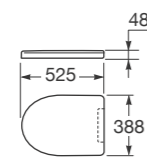

ISLAND BIDET

Wall-hung bidet with 2 tapholes of 30,5 mm and hidden fixtures, Hide-Fix.
Compatible with single side lever bidet faucet mixer of Armani/Roca Island collection (Ref. A5A6076..0).

Ref. A357765..0
570 x 385 x 330 mm
Finishes:
00 Glossy white
91 Off-white
R3 Greige
R5 Nero

Soft-closing Supralit® lacquered cover.
Compatible with wall-hung bidet (Ref. A357765..0).

Ref. A806762..4
525 x 388 x 48 mm
Finishes:
00 Glossy white
91 Off-white
R3 Greige
R5 Nero