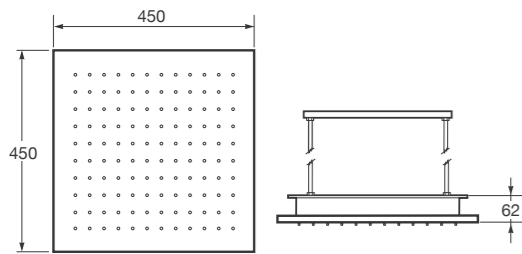

Rain shower head for ceiling installation with anti-limescale silicone, Easy-Clean system. 450 x 450 mm.

Ref. A5B9376..0
450 x 450 mm

Finishes:
C0 Chrome
VC Greige
VG Nero
VS Brushed steel