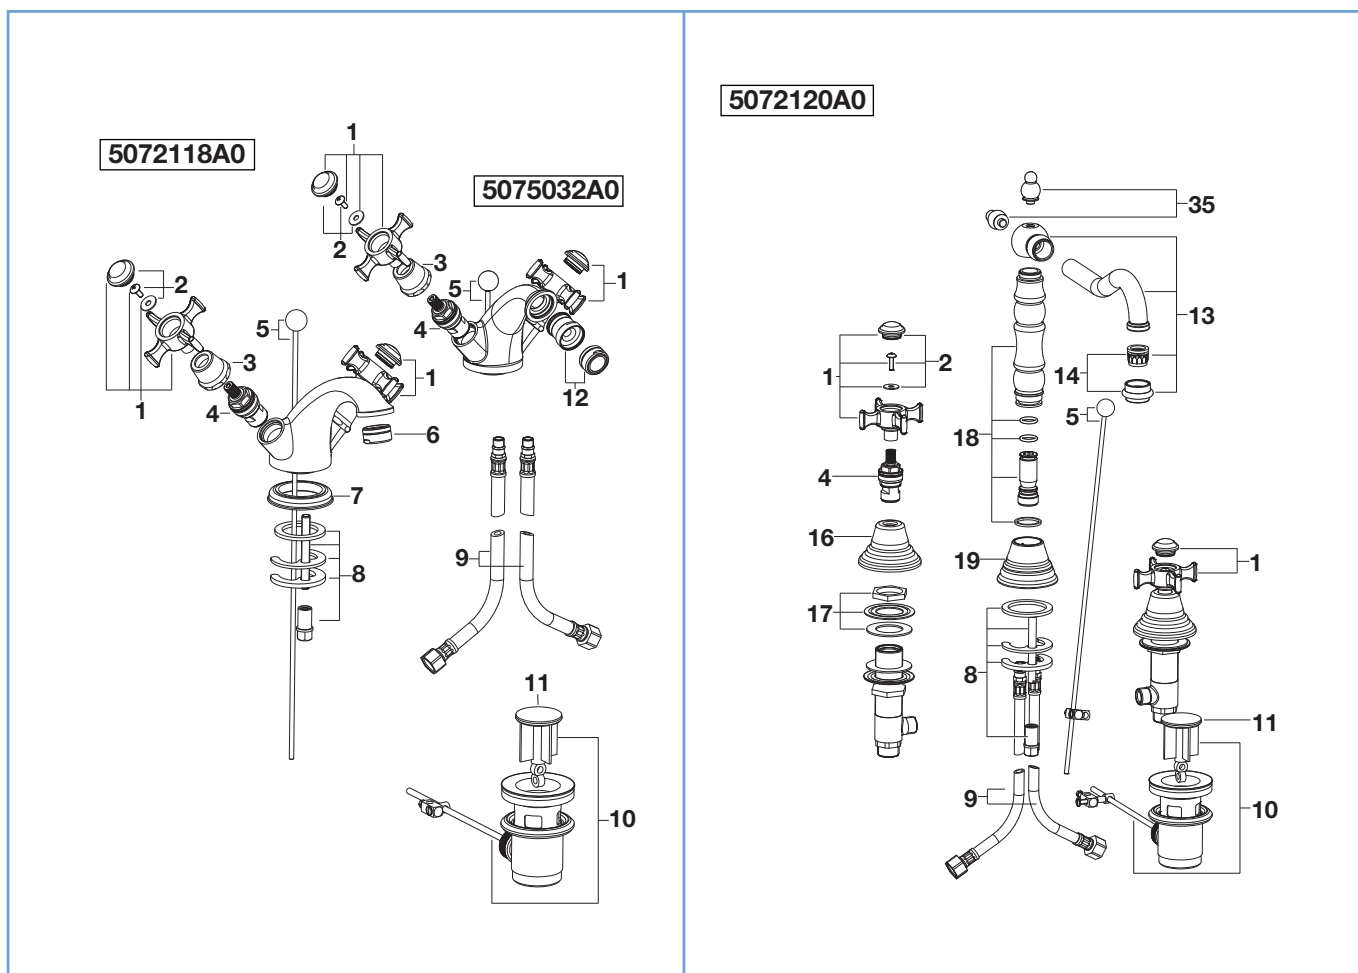

FLORENTINA 佛罗娜

5072118A0 5062221A0
 5072120A0 5061388A0
 5075032A0

Code	Code	Code
1 AG0046300R	12 A525089100	24 A525009800
2 AG0046200R	13 AG0052200R	25 AG0057300R
3 AG0053100R	14 AG0057100R	26 AG0053200R
4 A525092709	16 AG0052500R	27 AG0057408R
5 AG0051200R	17 AG0047300R	28 AG0057600R
6 A525038100	18 AG0052300R	29 AG0045700R
7 AG0047200R	19 AG0052400R	30 AG0057700R
8 AG0046407R	20 AG0057200R	31 AG0046800R
9 A525020309	21 AG0046500R	32 A525000800
10 AG0004700R	22 A505317400	35 AG0068300R
11 AG0067700R	23 AG0053000R	