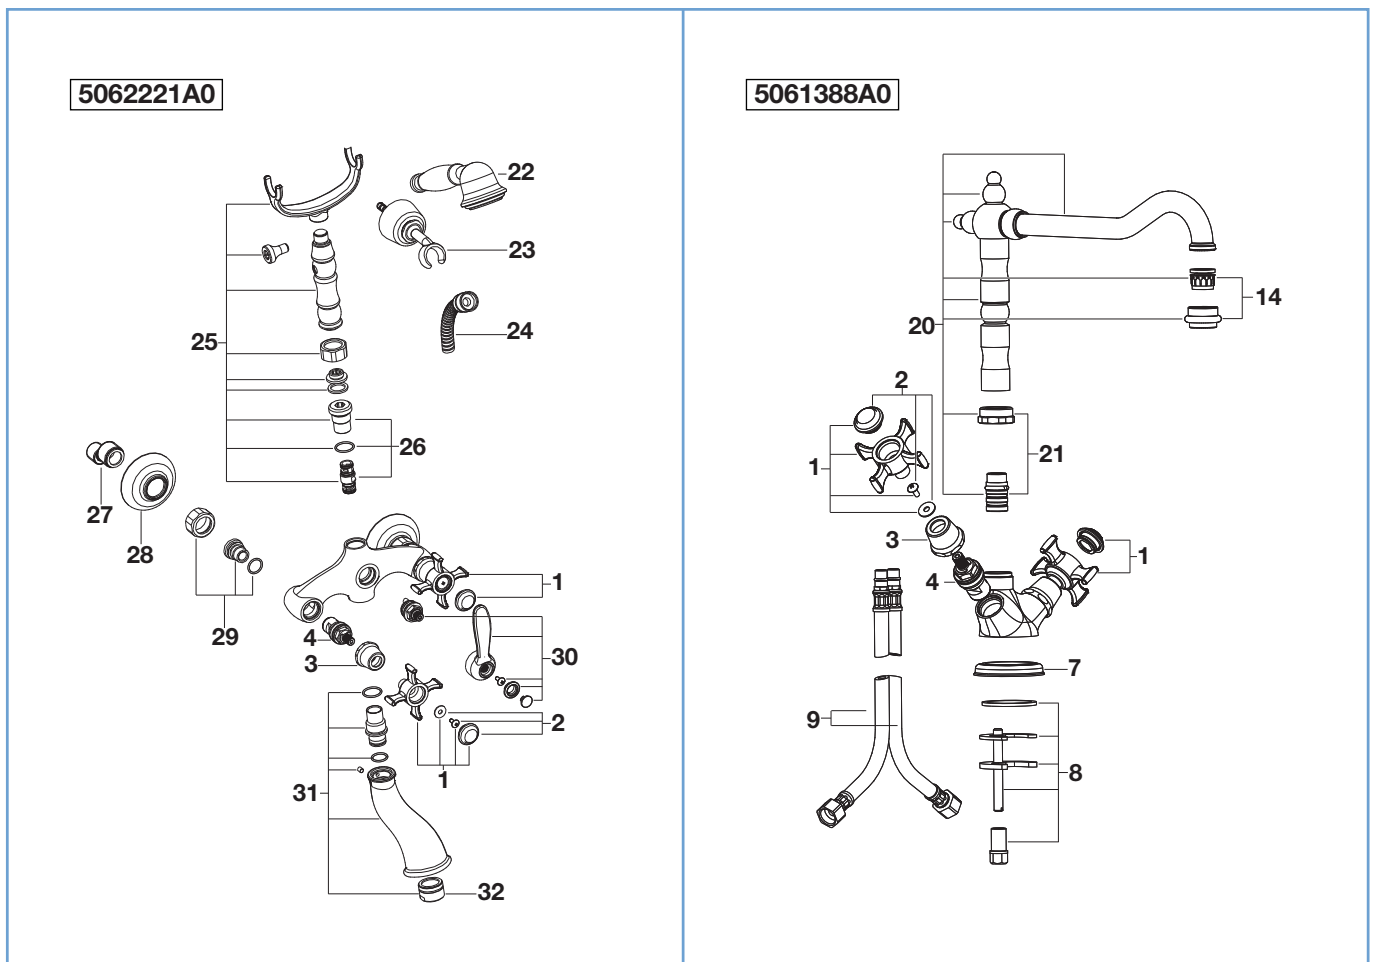

FLORENTINA 佛罗娜

5072118A0 5062221A0
 5072120A0 5061388A0
 5075032A0

Code	Code	Code
1 AG0046300R	12 A525089100	24 A525009800
2 AG0046200R	13 AG0052200R	25 AG0057300R
3 AG0053100R	14 AG0057100R	26 AG0053200R
4 A525092709	16 AG0052500R	27 AG0057408R
5 AG0051200R	17 AG0047300R	28 AG0057600R
6 A525038100	18 AG0052300R	29 AG0045700R
7 AG0047200R	19 AG0052400R	30 AG0057700R
8 AG0046407R	20 AG0057200R	31 AG0046800R
9 A525020309	21 AG0046500R	32 A525000800
10 AG0004700R	22 A505317400	35 AG0068300R
11 AG0067700R	23 AG0053000R	