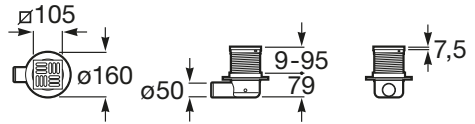

IN-DRAIN

IN-DRAIN BASIC SQ - Drain kit with cover plate

TECHNICAL DRAWINGS

FEATURES

Publication Status

Waste plate included

In-Drain

An innovative solution for integrated showers. A new concept that empowers accessibility and functionality. In-Drain adapts to any style, preserving the elegant essence of its shapes and offering versatile proposals.