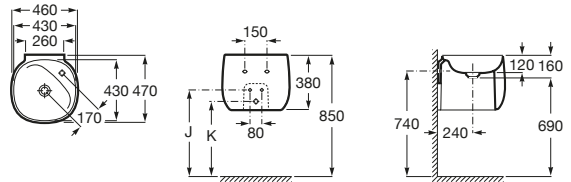

BEYOND

Wall-hung totem FINECERAMIC® basin

DIMENSIONS

Length 460 mm
 Width 470 mm
 Height 380 mm

COLOURS AND FINISHES

TECHNICAL DRAWINGS

FEATURES

- Basin capacity (l): 6.5
- Bowl depth (mm): 470
- Bowl length (mm): 380
- Bowl position: Central
- Bowl width (mm): 460
- Fixing kit: Included
- Installation type: Wall-hung
- Integrated shelf
- Material: FINECERAMIC®
- Plug and Waste: Included
- Publication Status
- Shape: Soft
- Shelf position: Right
- Taphole configuration: 1 taphole on the right side
- Trap: Not included
- Waste: Included
- Weight (Kg): 20.5
- Without overflow

Trap	K	J
Totem	530	610
Minimal		
Bottle	610	550

COMPATIBLE WITH

1 1/4" outlet connector for
basin. 250 Pipe

506401614

1 1/4" outlet connector for
basin. 300 Pipe

506403110

1 1/4" outlet connector. 300
tube

506403810