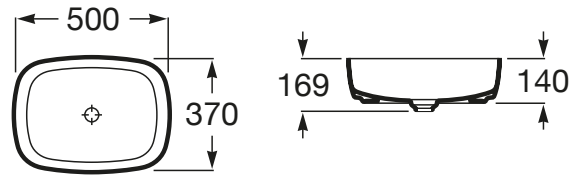

INSPIRA

SOFT - Vessel FINECERAMIC® basin

DIMENSIONS

Length	500 mm
Width	370 mm
Height	140 mm

COLOURS AND FINISHES

TECHNICAL DRAWINGS

FEATURES

- Bowl position: Central
- Installation type: Bowl / Overcountertop
- Material: FINECERAMIC®
- Shape: Corner
- Taphole configuration: No tapholes
- Trap: Not included
- Washbasin capacity (l): 17.75
- Waste: Included
- Weight (kg): 6.4
- Without overflow

COMPATIBLE WITH

Base unit with two drawers
for right hand over
countertop basin

851502...

Base unit with two drawers
for right hand over
countertop basin

851504...

Inspira

Three shapes, multiple combinations, ample possibilities. This vitreous china and furniture collection, with 3 design lines - Round (round), Soft (with soft angles) and Square (square)-, which can be perfectly combined, will bring life to bathroom spaces in any style.