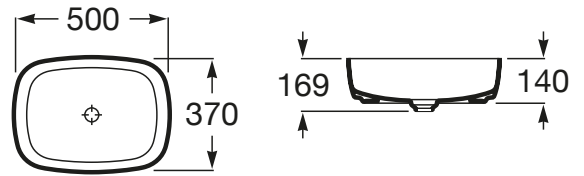

INSPIRA

SOFT - Vessel FINECERAMIC® basin

DIMENSIONS

Length	500 mm
Width	370 mm
Height	140 mm

COLOURS AND FINISHES

TECHNICAL DRAWINGS

FEATURES

- Bowl position: Central
- Installation type: Bowl / Overcountertop
- Material: FINECERAMIC®
- Shape: Corner
- Taphole configuration: No tapholes
- Trap: Not included
- Washbasin capacity (l): 17.75
- Waste: Included
- Weight (kg): 6.4
- Without overflow

COMPATIBLE WITH

Base unit with two drawers
for right hand over
countertop basin

851502...

Base unit with two drawers
for right hand over
countertop basin

851504...

Inspira

Three shapes, multiple combinations, ample possibilities. This vitreous china and furniture collection, with 3 design lines - Round (round), Soft (with soft angles) and Square (square)-, which can be perfectly combined, will bring life to bathroom spaces in any style.