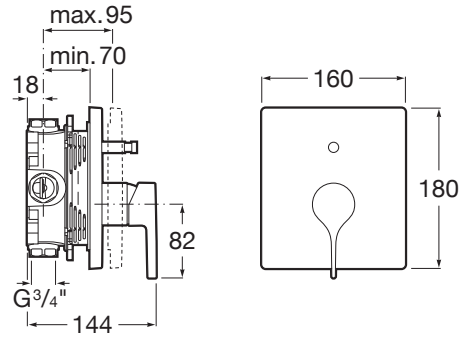

INSIGNIA

Built-in bath-shower mixer. To complete with RocaBox 525869403

TECHNICAL DRAWINGS

FEATURES

Application place: Bathtub, Shower

Diverter: Automatic

Faucet type: Single-lever

Installation type: Built-in

Type of cartridge: Ceramic

Evershine

SoftTurn®

COMPATIBLE WITH

Universal RocaBox

525869403

Insignia

With soft outlines and an extraordinary elegance and personality, its slim side handle makes the difference in a modern single-lever faucet ideal for bathrooms with a clear urban character.