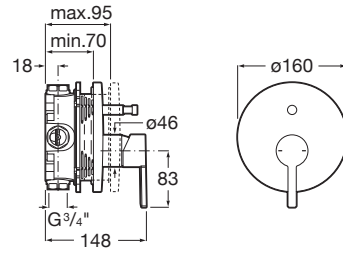

NAIA

Built-in bath-shower mixer. To completed with RocaBox A525869403

TECHNICAL DRAWINGS

FEATURES

Application place: Bathtub, Shower

Faucet type: Single-lever

Handle position: Top

Installation type: Built-in

Publication Status

Type of cartridge: Ceramic

Evershine

SoftTurn®

COMPATIBLE WITH

Universal RocaBox

525869403