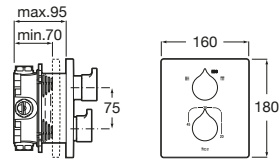

INSIGNIA

Built-in thermostatic bath-shower mixer with diverter-flow regulator. To complete with RocaBox 525869403

TECHNICAL DRAWINGS

FEATURES

Application place: Bathtub, Shower

Faucet type: Thermostatic

Installation type: Built-in

Temperature selection

Type of cartridge: Thermostatic

Evershine

Quick reaction ®

Security 38° ®

COMPATIBLE WITH

Universal RocaBox

525869403