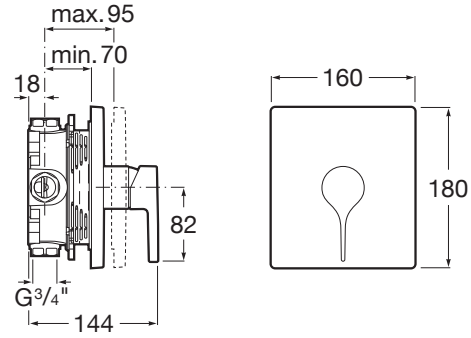

INSIGNIA

Built-in bath or shower mixer with 1 outlet

Required: RocaBox A525869403

TECHNICAL DRAWINGS

FEATURES

Application: Shower

Faucet type: Single-lever

Installation type: Built-in