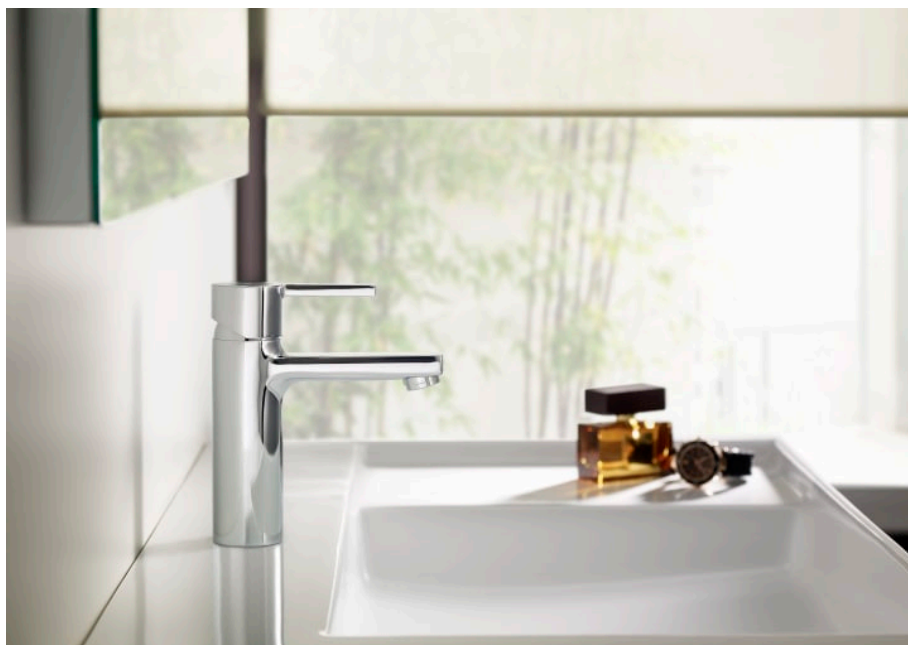

NAIA

Built-in shower mixer. To completed with RocaBox A525869403

TECHNICAL DRAWINGS

FEATURES

- Application place: Shower
- Faucet type: Single-lever
- Handle position: Lateral
- Installation type: Built-in
- Type of cartridge: Ceramic

Evershine

SoftTurn®

COMPATIBLE WITH

Universal RocaBox

525869403

Naia

Character and sophistication join in this collection of faucets with a minimalist design, born out of a perfect combination of cylindrical and square geometric shapes.