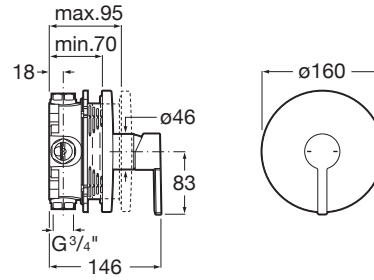

NAIA

Built-in shower mixer. To completed with RocaBox A525869403

TECHNICAL DRAWINGS

FEATURES

- Application place: Shower
- Faucet type: Single-lever
- Handle position: Lateral
- Installation type: Built-in
- Type of cartridge: Ceramic