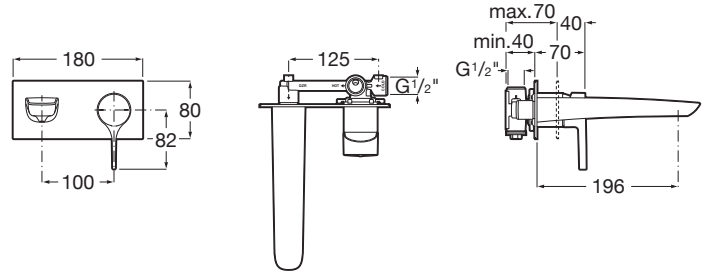

INSIGNIA

Built-in basin mixer

TECHNICAL DRAWINGS

FEATURES

- Application place: Basin
- Faucet type: Single-lever
- Finish: Chrome
- Installation type: Built-in
- Publication Status
- Type of cartridge: Ceramic
- Waste not included
- Waste type: Waste not included
- Water flow restrictor

## Insignia

With soft outlines and an extraordinary elegance and personality, its slim side handle makes the difference in a modern single-lever faucet ideal for bathrooms with a clear urban character.