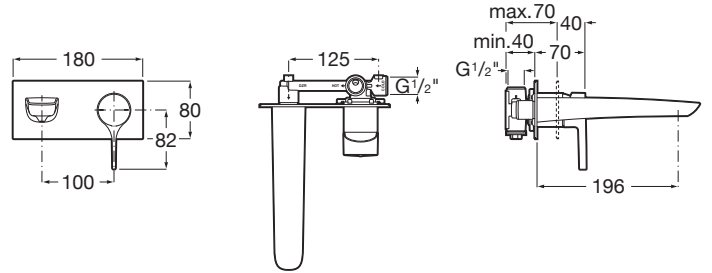

INSIGNIA

Built-in basin mixer

TECHNICAL DRAWINGS

FEATURES

- Application place: Basin
- Faucet type: Single-lever
- Installation type: Built-in
- Type of cartridge: Ceramic
- Waste not included
- Waste type: Waste not included
- Water flow restrictor

Evershine

SoftTurn®

COMPATIBLE WITH

Built-in basin mixer

5252206..

Insignia

With soft outlines and an extraordinary elegance and personality, its slim side handle makes the difference in a modern single-lever faucet ideal for bathrooms with a clear urban character.