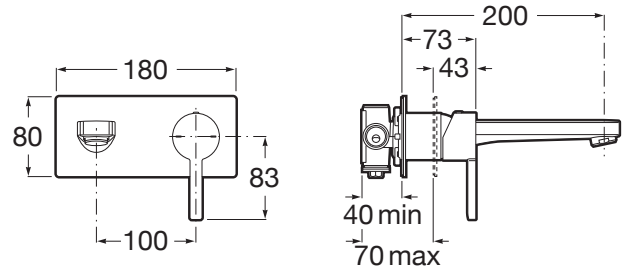

NAIA

Concealed single lever basin mixer

TECHNICAL DRAWINGS

FEATURES

- Application place: Basin
- Faucet type: Single-lever
- Handle position: Lateral
- Installation type: Built-in
- Publication Status
- Waste not included
- Waste type: Waste not included