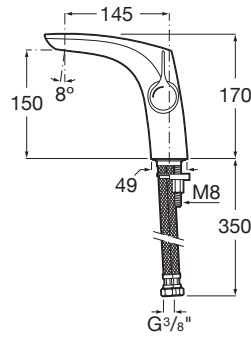

INSIGNIA

Smooth body basin mixer, Cold Start

TECHNICAL DRAWINGS

FEATURES

- Application place: Basin
- Cold water position in the center
- Faucet type: Single-lever
- Flexible supply hoses included
- Handle position: Lateral
- Installation type: Deck-mounted
- Type of cartridge: Ceramic
- Waste type: Waste not included
- Water and energy saving
- Water flow restrictor

Evershine

SoftTurn®

Insignia

With soft outlines and an extraordinary elegance and personality, its slim side handle makes the difference in a modern single-lever faucet ideal for bathrooms with a clear urban character.