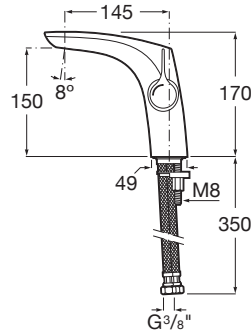

INSIGNIA

Smooth body basin mixer, Cold Start

TECHNICAL DRAWINGS

FEATURES

- Application place: Basin
- Cold water position in the center
- Faucet type: Single-lever
- Flexible supply hoses included
- Handle position: Lateral
- Installation type: Deck-mounted
- Type of cartridge: Ceramic
- Waste type: Waste not included
- Water and energy saving
- Water flow restrictor

Evershine

SoftTurn®

Insignia

With soft outlines and an extraordinary elegance and personality, its slim side handle makes the difference in a modern single-lever faucet ideal for bathrooms with a clear urban character.