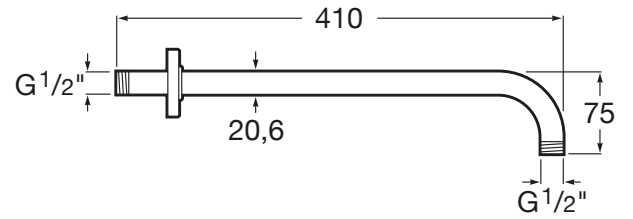

RAINDREAM

Straight wall arm for shower head

TECHNICAL DRAWINGS

FEATURES

Publication Status

COMPATIBLE WITH

Extraslim metallic shower head for ceiling or wall installation. Support kit / arm not included.

5B3950..0

Extraslim metallic shower head for ceiling or wall installation. Support kit / arm not included. Titanium Black.

5B4050..0

Built-in thermostatic bath-shower mixer (2 ways) with automatic diverter. Includes the built-in subset and the trim plate

5A2K18..0

COMPATIBLE WITH

Built-in thermostatic bath-shower mixer (2 ways) with automatic diverter. Includes the built-in subset and the trim plate

5A2K18C00

Raindream

Premium range of extraslim metallic shower-heads for wall or ceiling installation. Its Easyclean system prevents limescale build up.