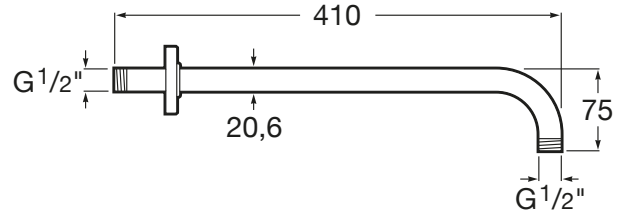

RAINDREAM

Straight wall arm for shower head

TECHNICAL DRAWINGS

FEATURES

Publication Status

COMPATIBLE WITH

Extraslim metallic shower head for ceiling or wall installation. Support kit / arm not included.

5B3950..0

Extraslim metallic shower head for ceiling or wall installation. Support kit / arm not included. Titanium Black.

5B4050..0

Built-in thermostatic bath-shower mixer (2 ways) with automatic diverter. Includes the built-in subset and the trim plate

5A2K18..0

COMPATIBLE WITH

Built-in thermostatic bath-shower mixer (2 ways) with automatic diverter. Includes the built-in subset and the trim plate

5A2K18C00

Raindream

Premium range of extraslim metallic shower-heads for wall or ceiling installation. Its Easyclean system prevents limescale build up.