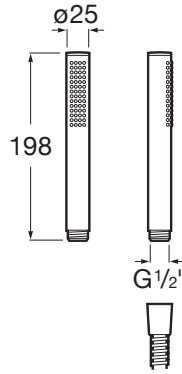

STELLA

STICK ROUND - Handshower with Rain function

TECHNICAL DRAWINGS

FEATURES

Diameter (mm): 25

Number of functions: 1

Publication Status

Shape: Stick

Easyclean ®

Function types

Function types: Rain

COMPATIBLE WITH

800 mm shower slide bar
with adjustable handshower
bracket

5B0405..0

Wall-mounted thermostatic
shower mixer

5A2E18..0

ROUND - Fixed bracket for
hand shower

5B1350..0

Flex 1.70M Anti-Torsion
Shower Hose

5B3850..0

Stella

Inspired by basic nature elements, this collection presents an aesthetic based on simple, pure and contemporary lines while offering a wide range of solutions.