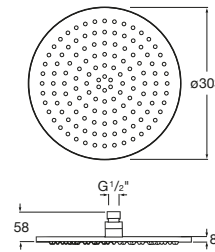

RAINSENSE

Extraslim metallic shower head for ceiling or wall installation. Support kit / arm not included.

DIMENSIONS

Length 300 mm  
Width 300 mm

COLOURS AND FINISHES

RG Rose gold

TECHNICAL DRAWINGS

FEATURES

Installation place: Ceiling, Wall

Number of functions: 1

Number of ways: 1

Publication Status

Shower arm: Not included

Shower head diameter (mm): 300

Shower head shape: Circular

Easyclean®

Function types

Function types: Rain

COMPATIBLE WITH

Straight wall arm for shower head

5B0250..0

Straight ceiling arm for shower head

5B0550..0