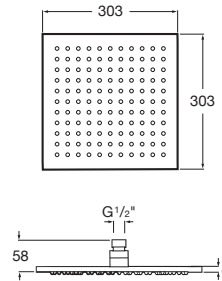

RAINSENSE

Extraslim metallic shower head for ceiling or wall installation. Support kit / arm not included.  
Titanium Black.

DIMENSIONS

Length 300 mm  
Width 300 mm

COLOURS AND FINISHES

TECHNICAL DRAWINGS

FEATURES

- Installation place: Ceiling, Wall
- Number of functions: 1
- Number of ways: 1
- Publication Status
- Shower arm: Not included
- Shower head diameter (mm): 300
- Shower head shape: Square

Easyclean ®