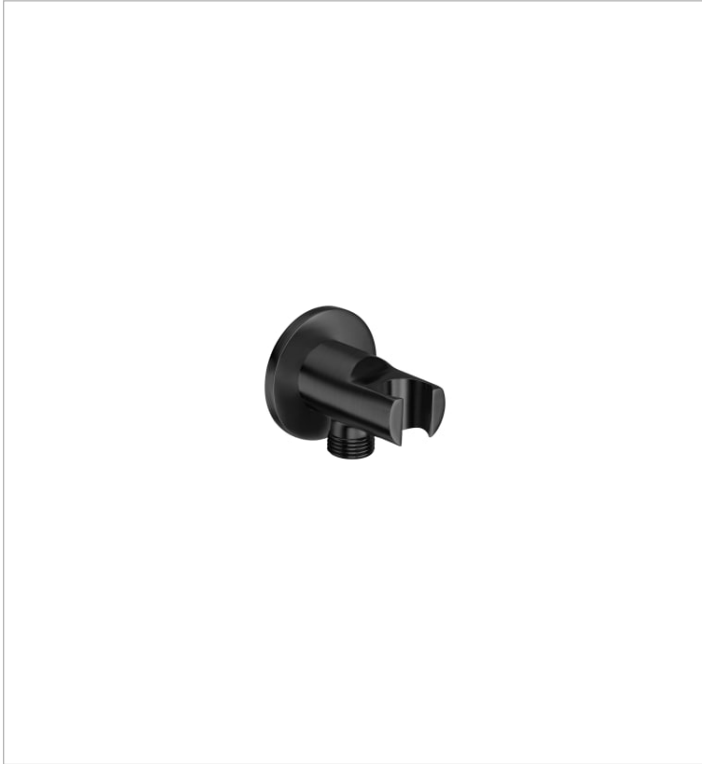

AQUA

ROUND - 1/2" chromed water inlet for shower hose with integrated bracket for hand shower

FEATURES

Publication Status

Wall bracket included

COMPATIBLE WITH

800 mm shower slide bar
with adjustable handshower
bracket

5B0405..0

Built-in thermostatic bath-
shower mixer (2 ways) with
automatic diverter. Includes
the built-in subset and the
trim plate

5A2K18..0

Built-in thermostatic shower
mixer (1 way). Includes the
built-in subset and the trim
plate

5A2M18C00

Flex 1.70M Anti-Torsion
Shower Hose

5B3850..0

Aqua

This collection is a design proposal that blends into the bathroom space, where a great deal of thought has been given to the principles of saving, sustainability and integration in the technological conception of each item.