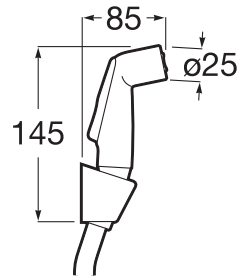

BE FRESH

Bidet shower kit (1 outlet). Includes hand-shower, wall bracket and 1.2 m metallic flexible hose

TECHNICAL DRAWINGS

FEATURES

Application place: Bidet, Toilet

Faucet type: Single-lever

Handle position: Top