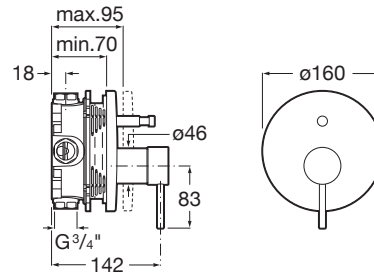

LANTA

1/2" built-in bath-shower mixer with automatic diverter. To completed with RocaBox 525869403

TECHNICAL DRAWINGS

FEATURES

Application place: Bathtub, Shower

Diverter: Automatic

Faucet type: Single-lever

Finish: Chrome

Handle position: Lateral

Installation type: Built-in

Publication Status

Type of cartridge: Ceramic

Evershine

COMPATIBLE WITH

Universal RocaBox

525869403

Lanta

With a design based on connecting cylindrical elements, Lanta is a collection with pure and slim lines and a perfect balance between body, spout and lever that provides solidity to the faucets and results in a neutral geometry which can be combined perfectly with rectangular, cylindrical or organically shaped sanitary ware.