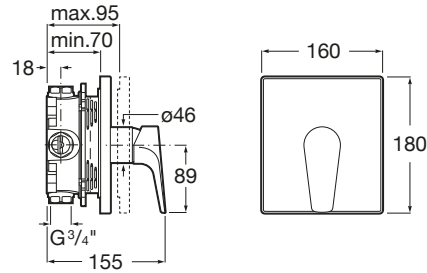

ATLAS

1/2" built-in bath or shower mixer. To complete with RocaBox A525869403

TECHNICAL DRAWINGS

FEATURES

- Application: Shower, Shower
- Faucet type: Single-lever
- Finish: Chrome
- Handle position: Lateral
- Installation type: Built-in
- Publication Status
- Type of cartridge: Ceramic Disc

## Atlas

This faucet collection, which stands out for its elegance and versatility, includes flow limiters to 5 litres per minute as well as the Cold Start technology that guarantee greater water and energy savings. Also, with the aim of providing more comfort, the shower mixer can be equipped with a clip-on shelf, allowing you to have your showering essentials close to hand.