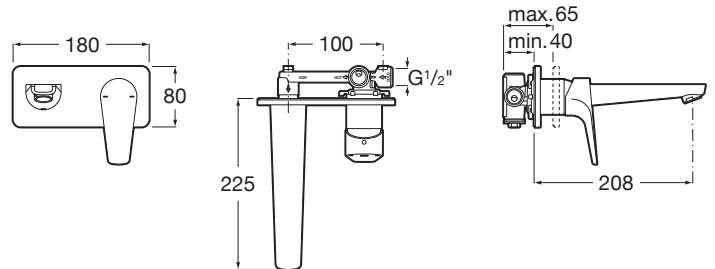

ATLAS

Built-in basin mixer

TECHNICAL DRAWINGS

FEATURES

- Application place: Basin
- Faucet type: Single-lever
- Flow rate (l/min - 3 bar): 5
- Handle position: Lateral
- Installation type: Built-in
- Publication Status
- Waste type: Waste not included

COMPATIBLE WITH

Universal built-in body

525220603

Atlas

This faucet collection, which stands out for its elegance and versatility, includes flow limiters to 5 litres per minute as well as the Cold Start technology that guarantee greater water and energy savings. Also, with the aim of providing more comfort, the shower mixer can be equipped with a clip-on shelf, allowing you to have your showering essentials close to hand.