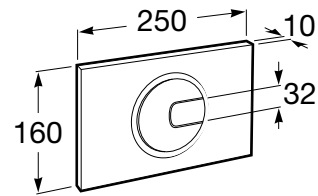

IN-WALL

PL4 DUAL - Dual flush operating plate for concealed cistern

DIMENSIONS

Length 250 mm
Height 160 mm

COLOURS AND FINISHES

1 Chrome

TECHNICAL DRAWINGS

FEATURES

Number of buttons: 2

Publication Status

Recommended for public spaces

COMPATIBLE WITH

BASIC TANK L - Low height concealed cistern with dual flush (4.5/3 - 6/3 L)

890121200

DUPLO SMART WC - Concealed structure for Smart Toilets with dual flush cistern

890090800

DUPLO WC - Concealed structure for toilet with dual flush cistern (6/3 L)

890090020

BASIC TANK COMPACT - Compact concealed cistern (8 cm) with dual flush (4/2 - 4.5/3 - 6/3 L)

890080200

BASIC WC COMPACT - Concealed structure with compact cistern (8 cm) and dual flush (4/2 - 4.5/3 - 6/3 L). 90 ø / 110 ø elbow